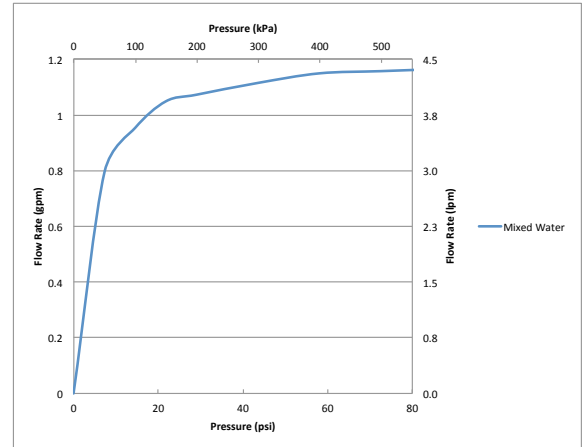

TLG10308U

GB Wall Mount Faucet - Long

SPECIFICATIONS

Material	Brass
Maximum Flow Rate	1.2 gpm (4.5 lpm)
Warranty	Lifetime Limited Warranty (Residential Use) One Year (Commercial Use)