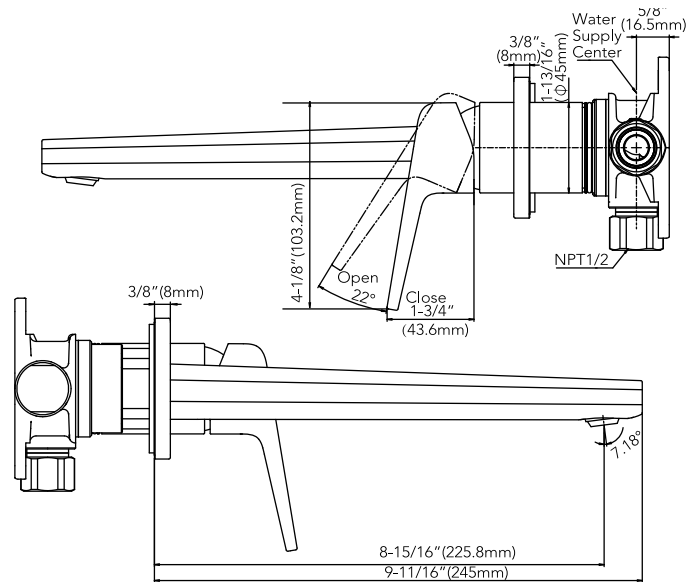

### PRODUCT SPECIFICATION

Product shall have a maximum flow rate of 1.2 gpm (4.5 lpm). Product shall have a brass construction. Product shall have lever handles. Product shall have a ceramic disk valve cartridges. Product shall be TOTO Model TLG10308U#\_\_\_\_\_.

### DIMENSIONS

NOTE: Unit for dimensions = inches  
Dimension in ( ) is mm.

**TOTO®**

*These dimensions and specifications are subject to change without notice*