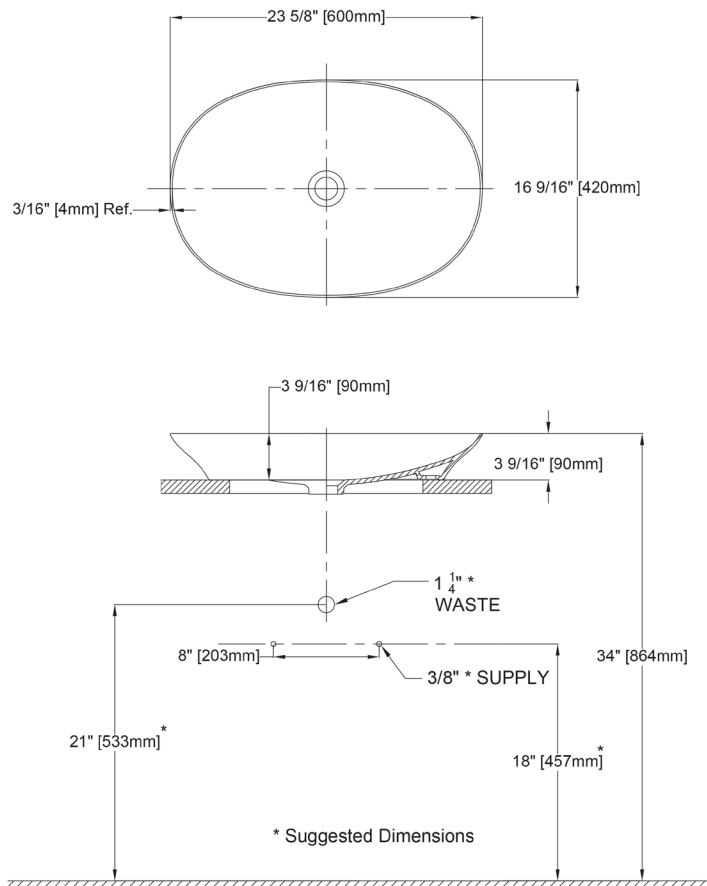

### CODES/STANDARDS

- Meets ADA guidelines and ANSI A117.1 requirements when top of lavatory rim is installed 864mm (34") from finished floor and lavatory is installed 52mm (2-1/16") minimum from front edge
- Meets and exceeds ASME A112.19.2/CSA B45.1
- Certifications: IAPMO(cUPC), State of Massachusetts, City of Los Angeles, and others
- Code compliance: UPC, IPC, NSPC, NPC Canada, and others

### SPECIFICATIONS

<b>Waste</b>	1-1/4"
<b>Size</b>	23-5/8"W x 16-9/16"D x 3-9/16"H
<b>Basin</b>	23-5/16"W x 16-1/4"D
<b>Basin Depth</b>	3-1/8"
<b>Warranty</b>	One Year Limited Warranty
<b>Material</b>	LINEARCERAM®
<b>Shipping Weight</b>	19 lbs
<b>Shipping Dimensions</b>	25-7/8" x 18-5/8" x 8-1/2"

### INSTALLATION NOTES

Use with Included Vessel Lavatory Drain. The recommended faucet height from deck to spout is 8-5/16" (211mm) and below. Aim water supply away from the drain cover.

### DIMENSIONS