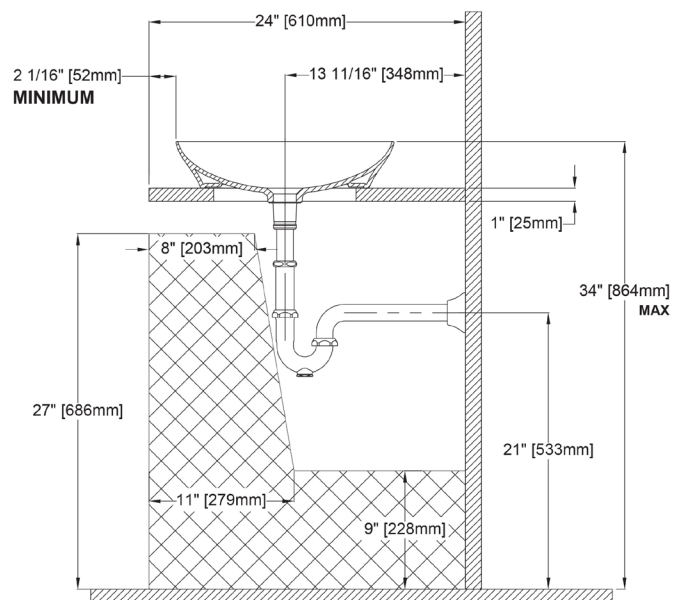

ADA COMPLIANCE

TOTO®

These dimensions and specifications are subject to change without notice