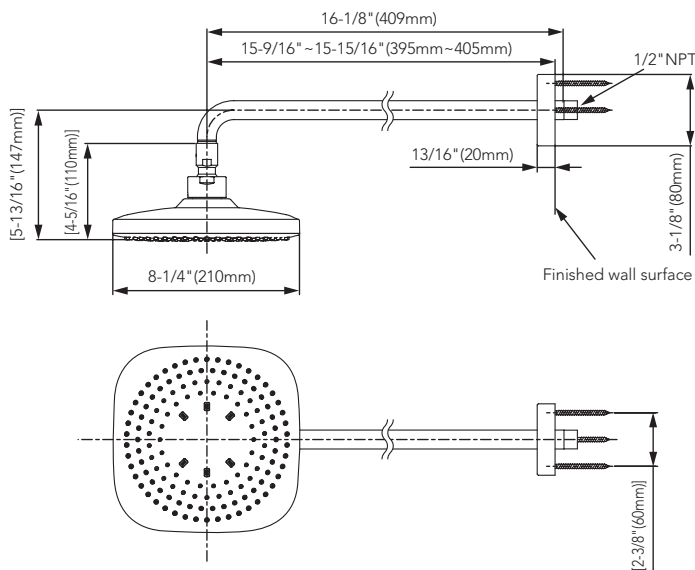

## Square Showerhead 1 Mode

### SPECIFICATIONS

<b>Material</b>	ABS & POM
<b>Maximum Flow Rate</b>	1.75 gpm (6.6 lpm)
<b>Warranty</b>	Limited Lifetime for Residential Use One Year for Commercial Use
<b>Shipping Weight</b>	4.35 lbs
<b>Shipping Dimensions</b>	14-1/4"L x 10-3/4"W x 7"H

### INSTALLATION NOTES

Use with TBW07025U: Rain Shower Arm Wall Mount 16" or TS110MC6: Rain Shower Arm Ceiling Mount 6" (Sold separately)

### DIMENSIONS

Note: The unit of above dimension is inch (mm); the dimension in [ ] is for reference only. Shower arm and mounting bracket are not included.

**TOTO®**