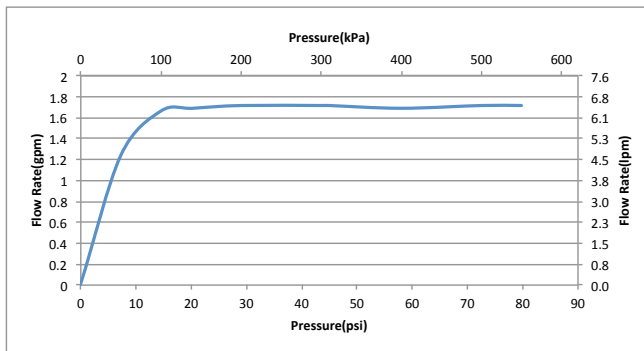

TBW02003U4

Square Showerhead 1 Mode

SPECIFICATIONS

Material	ABS & POM
Maximum Flow Rate	1.75 gpm (6.6 lpm)
Warranty	Limited Lifetime for Residential Use One Year for Commercial Use
Shipping Weight	4.35 lbs
Shipping Dimensions	14-1/4"L x 10-3/4"W x 7"H

INSTALLATION NOTES

Use with TBW07025U: Rain Shower Arm Wall Mount 16" or TS110MC6: Rain Shower Arm Ceiling Mount 6" (Sold separately)