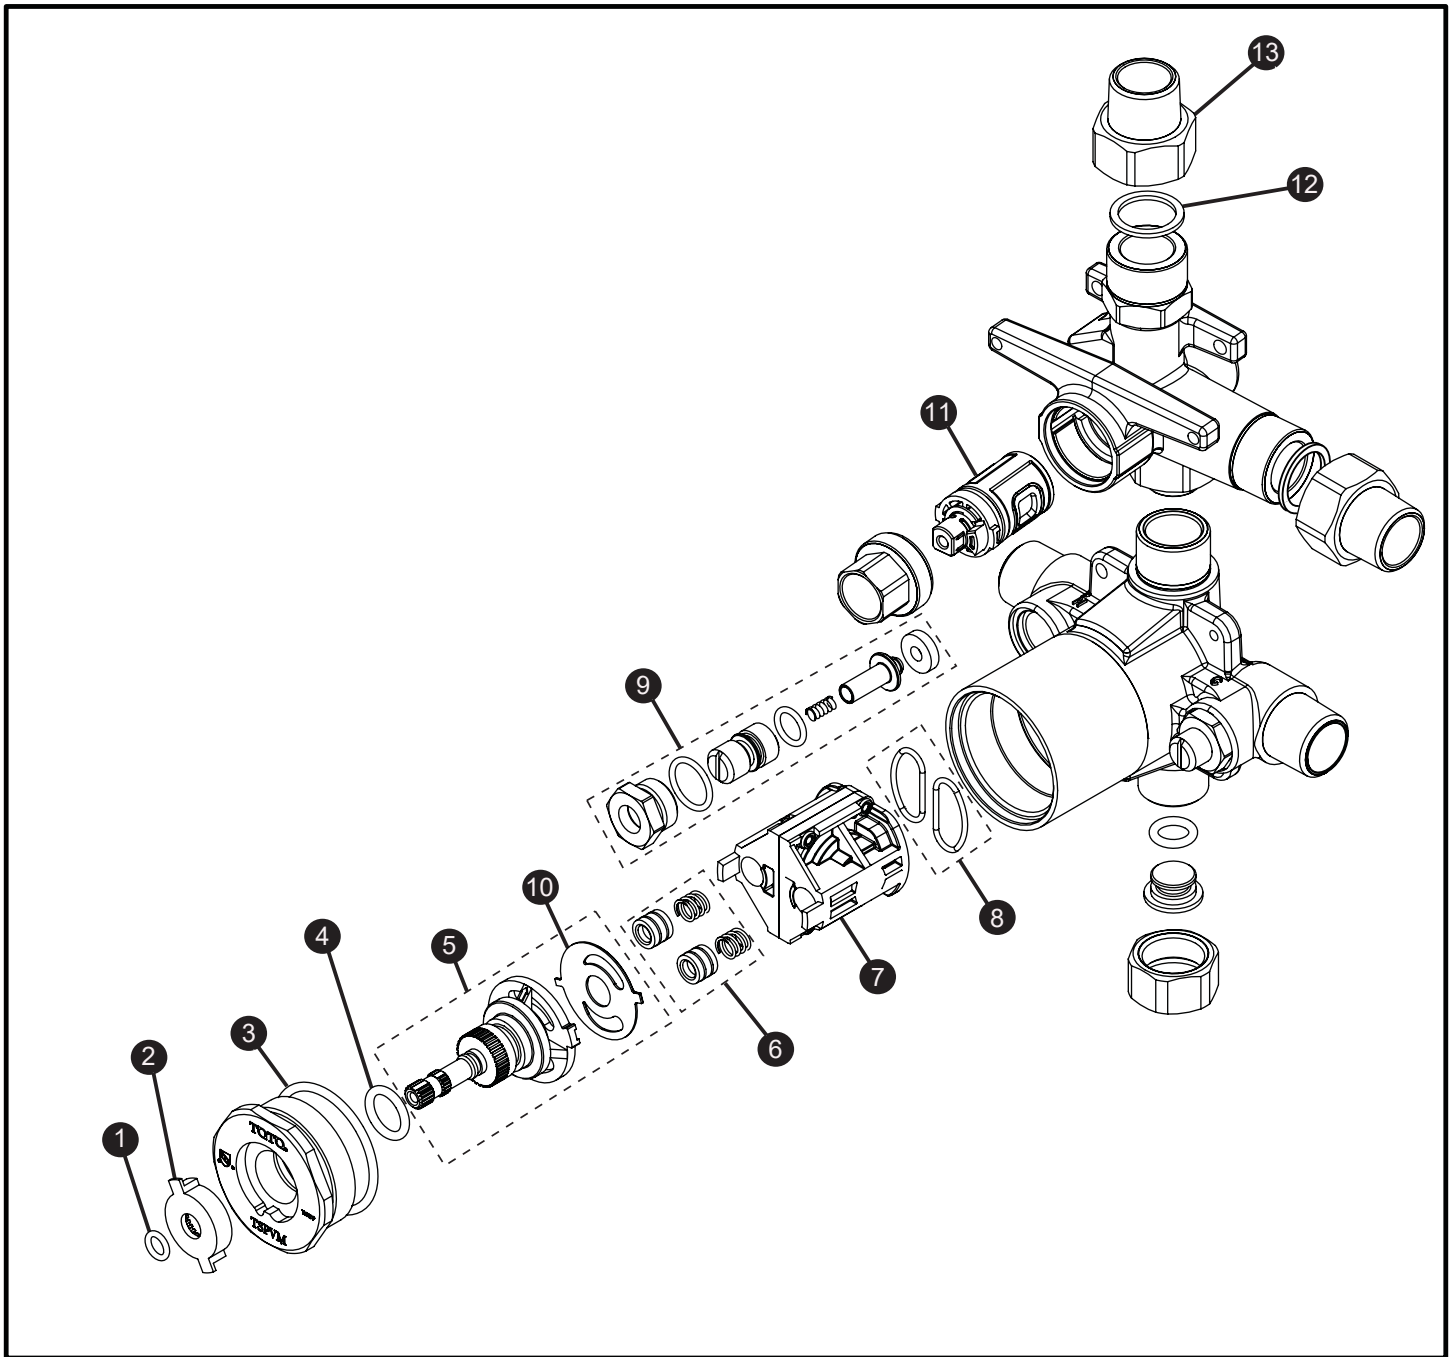

Pressure Balance Valve with Diverter

Part	Description	Included Parts
THP4805	Major Repair Kit	1, 2, 3, 4, 5, 6, 7, 8
THP5657	Diverter Cartridge	11
THP4806	Minor Repair Kit	1, 3, 4, 6, 8
THP4807	Check/Stop Valve Kit (2 sets)	9
THP5083	Mixing Plate, Low Pressure Inst.	10
THP5659	Gasket, OD 22, ID 17.3, H 1.5	12
THP5658	Adapter, M24 X 1/2" NPT	13