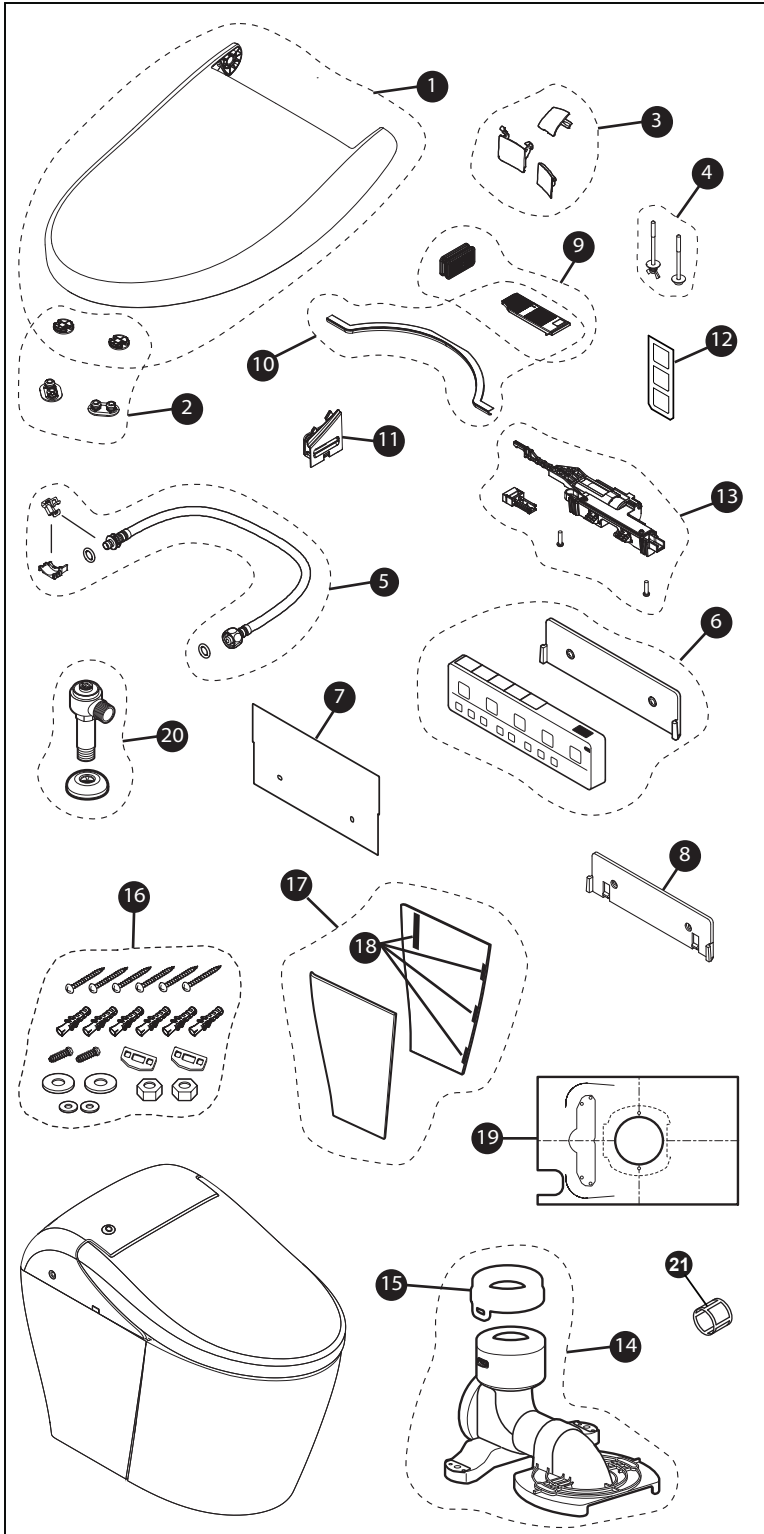

MS7631CEMFG
SN7631M
CT7631CEMFG

WASHLET® G5A Integrated Smart Toilet 1.2Gpf / 1.0Gpf Dual Flush Toilet, Elongated, TORNADO FLUSH®, 12" Modular Rough-In, CEFIONTECT®

Actual Product may vary slightly from illustration

Items	Parts	Description
1	THU6888#01	Lid Assembly - Cotton
2	THU6714	Lid & Seat Bumpers
3	THU6890#01	Wand / Dryer Doors & Drain Cover - Cotton
4	THU6895	Top to Bowl Mounting Bolt Assembly
5	THU6901	Water Supply Hose Assembly
6	THU6903	Remote Control Unit Assembly
7	THU6912	Remote Control Operation Guide
8	THU6911	Anti-Theft Hanger Assembly
9	THU6904#01	Deodorizer Cartridge / Air Filter Assembly - Cotton
10	THU6905#01	Deodorizer Air Filter / Plastic Seal Assembly - Cotton
11	THU6913#01	Deodorizer Louver Assembly - Cotton
12	THU6753	Sensor Adjusting Stickers
13	THU6894#01	Lift Handle Assembly - Cotton
14	THU6876	Drain Socket Assembly
15	THU9652	Drain Socket Gasket
16	THU6877	Bowl Mounting Hardware
17	THU6878#01	Side Panel Assembly - Cotton
18	THU6879	Velcro Fastener for Side Panels
19	THU6875	Installation Template
20	THU6880	Junction Valve Assembly
21	THU9758	Water Strainer

Product Number Explanations

Two-Piece Toilet

(MS) Toilet and seat
Combination
(7631) Model
(CEM) TORNADO FLUSH®
(F) Universal Height
(G) CEFIONTECT®

WASHLET® Unit

(SN) WASHLET®
(7631) Model
(M) Dual Flush

Bowl Unit

(CT) Bowl
(7631) Model
(C) TORNADO FLUSH®
(E) HET
(M) Dual Flush
(F) Universal Height
(G) CEFIONTECT®