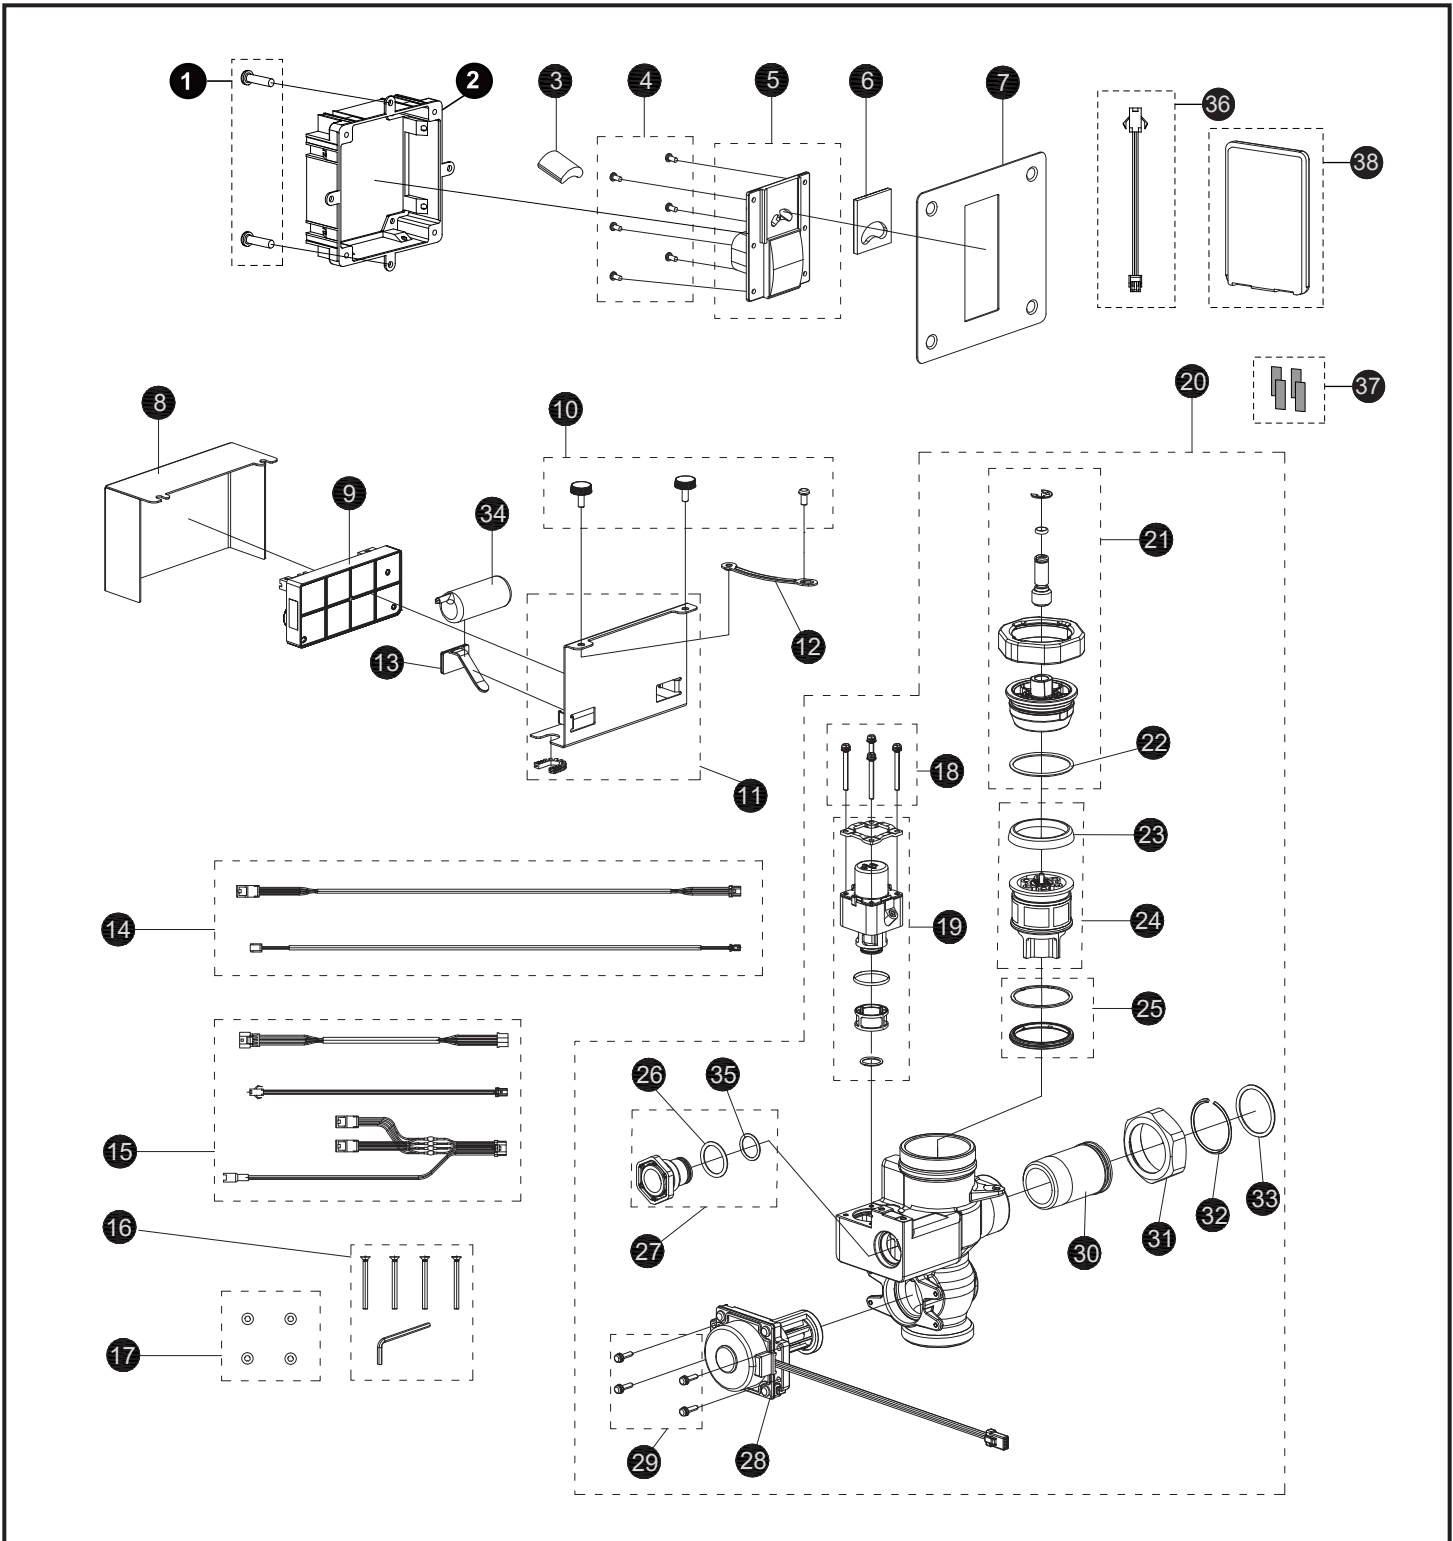

TET3UB(X)(iA)(i2)(i4)#SS
 TET3UB(X)(iA)(i2)(i4)31#SS
 TET3UB(X)(iA)(i2)(i4)32#SS
 TET3UB(iA)(i2)(i4)33#SS

**ECOPOWER® Flush Valve,
 Toilet, Concealed Small, 1.0 Gpf**

**ECOPOWER® Flush Valve,
Toilet, Concealed Small, 1.0 Gpf**

TET3UB(X)(iA)(i2)(i4)#SS
TET3UB(X)(iA)(i2)(i4)31#SS
TET3UB(X)(iA)(i2)(i4)32#SS
TET3UB(iA)(i2)(i4)33#SS

Item	Part	Description
1	THP3222	Screw, wooden screw (10/bag)
2	THP3210	Wall frame assembly, small cover
3	THP3523	Sensor unit
4	THP3215	Screw, touch button (6/bag)
5	THP3214	Touch-button assembly
6	THP3213	Glass, sensor window, concealed
7	THP3212	Cover plate, small
8	THP3537	Cover, controller box, concealed
9	THP3524	Controller unit 1.0gpf
	THP3552	Controller unit 1.0gpf for IoT Flush Valve
10	THP3538	Screw, cover, controller box (3/bag)
11	THP3539	Housing, controller, concealed
12	THP3540	Mount stay, controller box
13	TH559EDV517	Clamp set (10/bag)
14	THP3541	Harness, concealed (2 type/bag)
15	THP3522	Extension harness (3 type/bag)
16	THP3233	Screw w/wrench set
17	THP3219	Washer, plastic (4/bag)
18	THP3192	Screw (4/bag)
19	THP3190R	Solenoid unit & diaphragm assy
20	THP3542	Valve assembly, concealed, toilet 1.0gpf
	THP3529X	Valve assembly, toilet 1.0gpf for Reclaimed Water
21	THP3532	Valve cap assembly
22	THP3533	O-ring, valve cap top
23	TH305SV103	U-packing, piston (10/bag)
24	TH323V104R	Piston assembly
25	THP3534	Seat packing set
26	THP3013	O-ring, cap (10/bag)
27	THP3220	Plug
28	TH559EDV503	ECOPOWER generator, toilet
29	TH559EDV505	Screw, ECOPOWER generator
30	TH305SV114	Tailpiece
31	TH305SV113	Nut, tailpiece/angle stop
32	TH305SV105	Locking ring set, tailpiece (10/bag)
33	TH305SV106	O-ring, tailpiece/angle stop
34	THP3053	Back-up battery
35	THP3242	O-ring (1/bag)
36	THP3515	IoT wire harness
37	THP3503	Velcro tape (2 pairs/bag)
38		IoT communication card, please contact TOTO sales representative or technical support for more information.