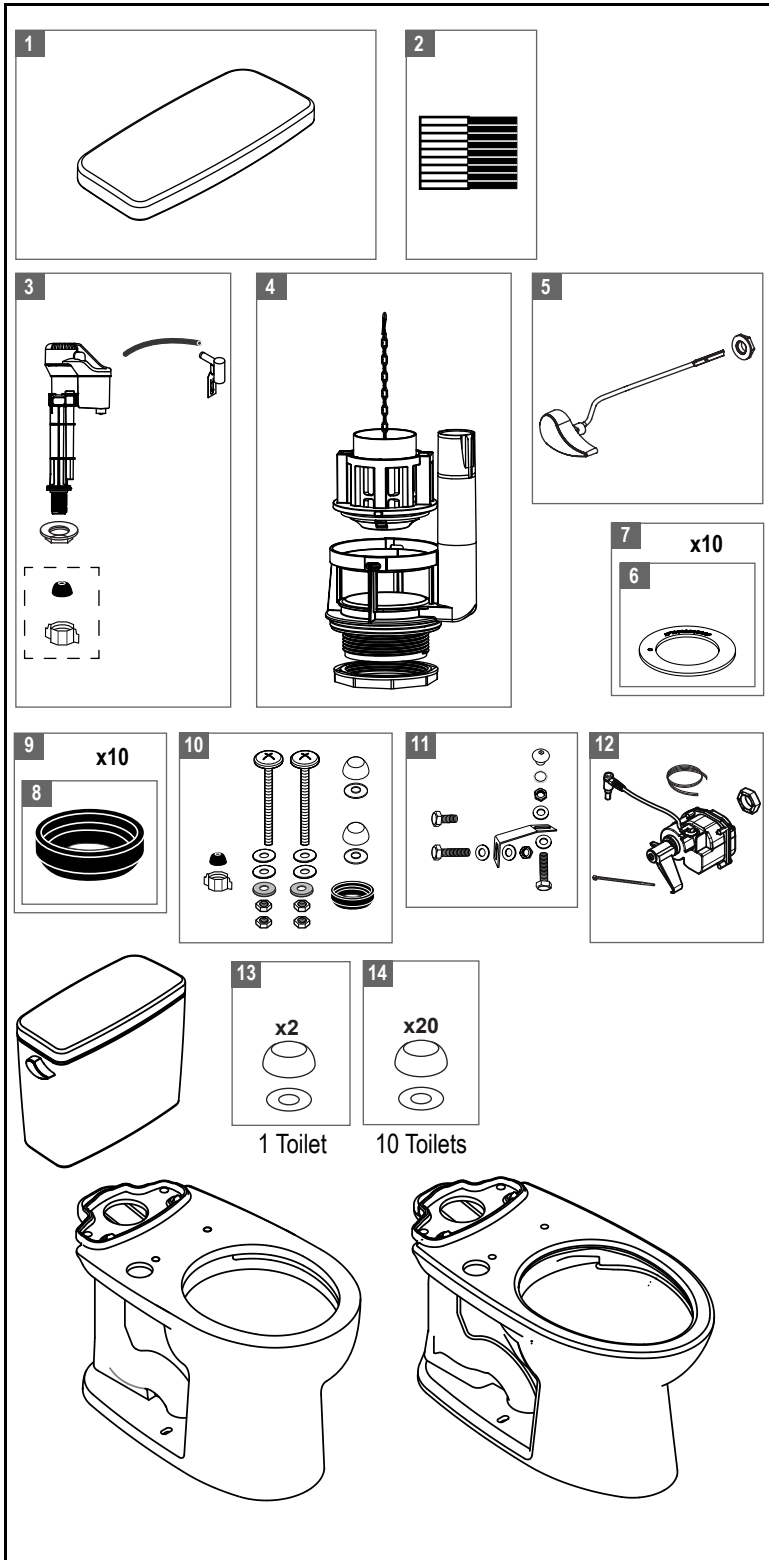

C775CEF(G), C776CE(G), C776CEGT40, C776CEF(G), C776CEFGT40, C776CEFG.10, C776CEFGT40.10, ST776ERB, ST776EB, ST776ED & ST776EDB

1.28 gpf Toilet, Round Front & Elongated Bowl, Regular & Universal Height, TORNADO FLUSH®, CEFIONTECT®, Auto Flush & Right Hand Trip Lever