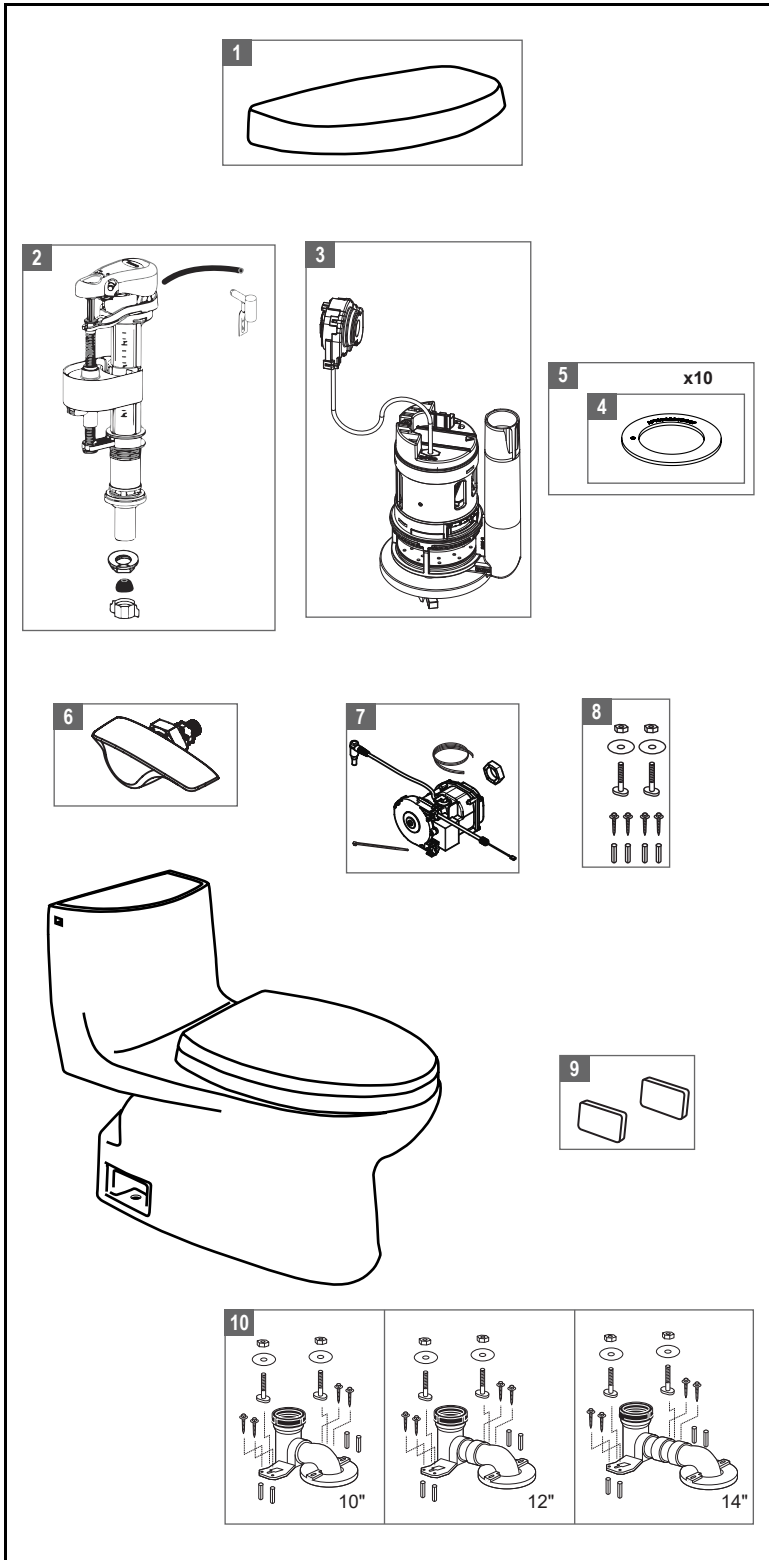

MS614124CUF, MS614124CUFG & MS614124CEFRG

1.0 gpf Toilet, Elongated Bowl, Universal Height, TORNADO FLUSH®, CEFIONTECT®, Unifit Rough-In, Auto Flush & Right Hand Trip Lever

Item	Part Number	Description
1	TCU604CRE#01	Tank Lid - Cotton
	TCU604CRE#03	Tank Lid - Bone
	TCU604CRE#11	Tank Lid - Colonial White
	TCU604CRE#12	Tank Lid - Sedona Beige
	TCU604CRE#51	Tank Lid - Ebony
2	TSU811.30-A	Fill Valve
3	THU469R-A	Flush Valve
	THU732	Flush Valve - Right Hand side
4	THU474	Seal Gasket (1 piece)
5	THU475	Seal Gasket (10 pieces)
6	THU476#CP	Trip Lever Handle - Chrome Plated
	THU476#MBL	Trip Lever Handel - Matte Black
	THU657#CP	Right Hand Trip Lever Handle - Chrome Plated
7	THU881	Motor Unit for Autoflush Single Flush 1G
8	THU020	Unifit Mounting Set
9	TCU884CV#01	Side Plates w/ Velcro Tape - Cotton
	TCU884CV#03	Side Plates w/ Velcro Tape - Bone
	TCU884CV#11	Side Plates w/ Velcro Tape - Colonial White
	TCU884CV#12	Side Plates w/ Velcro Tape - Sedona Beige
	TCU884CV#51	Side Plates w/ Velcro Tape - Ebony
10	TSU01W.10R	Unifit - 10" Rough-in
	TSU01W.12R	Unifit - 12" Rough-in
	TSU01W.14R	Unifit - 14" Rough-in

Actual Product may vary slightly from illustration.

Note: