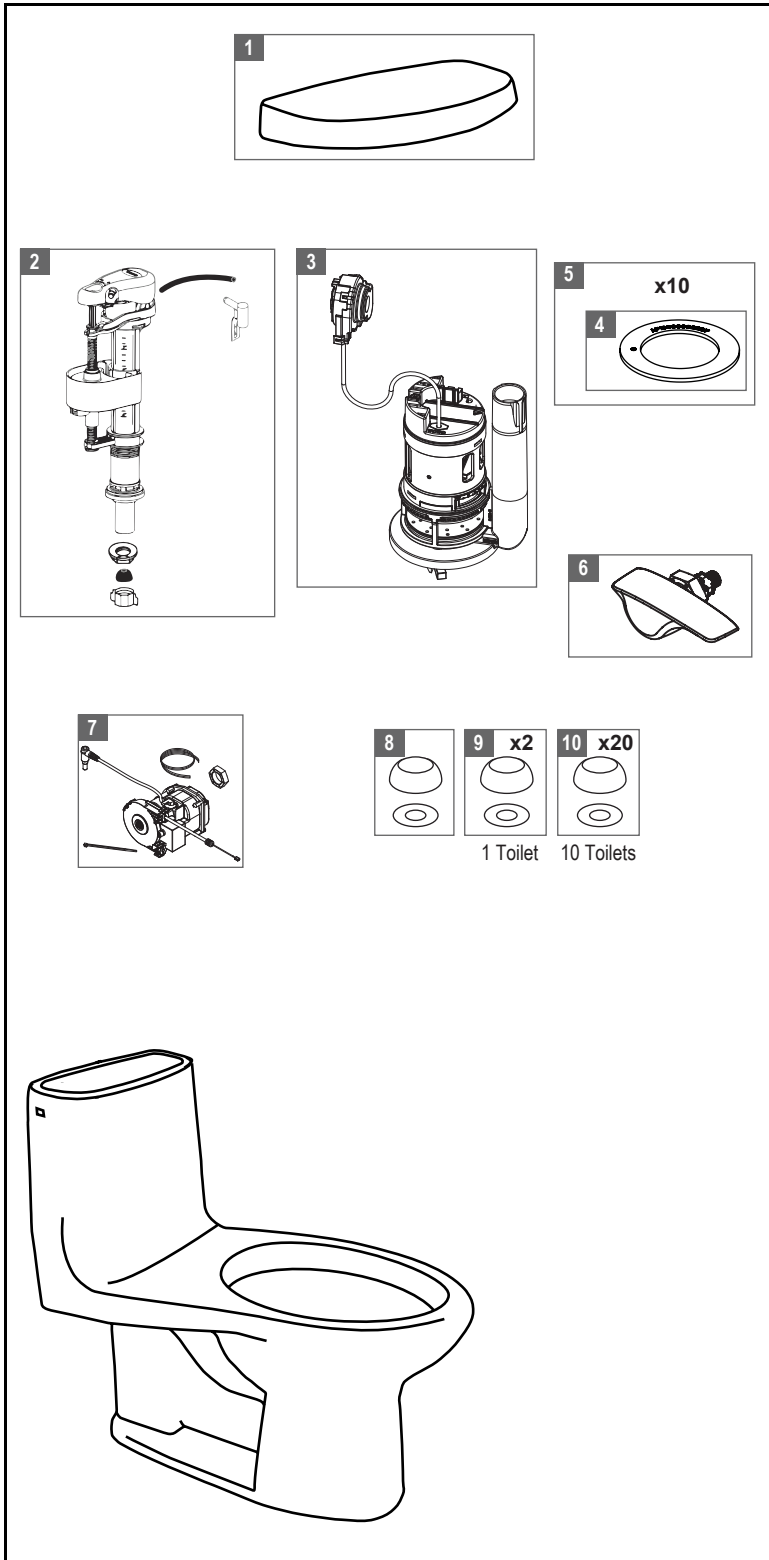

MS604124CUF, MS604124CUFG, MS604124CUFRG

1.0 gpf Toilet, Elongated Bowl, Universal Height, TORNADO FLUSH®, CEFIONTECT®, Auto Flush & Right Hand Trip Lever

Item	Part Number	Description
1	TCU604CRE#01	Tank Lid - Cotton
	TCU604CRE#03	Tank Lid - Bone
	TCU604CRE#11	Tank Lid - Colonial White
	TCU604CRE#12	Tank Lid - Sedona Beige
	TCU604CRE#51	Tank Lid - Ebony
2	TSU811.30-A	Fill Valve
3	THU469R-A	Flush Valve
	THU732	Flush Valve for Right Hand Trip Lever
4	THU474	Seal Gasket (1 piece)
5	THU475	Seal Gasket (10 pieces)
6	THU476#CP	Trip Lever Handle - Chrome Plated
	THU476#MBL	Trip Lever Handle - Matte Black
	THU657#CP	Right Hand Trip Lever Handle - Chrome Plated
7	THU881	Motor Unit for Autoflush Single Flush 1G
8	THU044#01	Bolt Cap Set - Cotton (One side of toilet)
	THU044#03	Bolt Cap Set - Bone (One side of toilet)
	THU044#11	Bolt Cap Set - Colonial White (One side of toilet)
	THU044#12	Bolt Cap Set - Sedona Beige (One side of toilet)
	THU044#51	Bolt Cap Set - Ebony (One side of toilet)
9	THU044S#01	Bolt Cap Sets - Cotton (1 Toilet)
	THU044S#03	Bolt Cap Sets - Bone (1 Toilet)
	THU044S#11	Bolt Cap Sets - Colonial White (1 Toilet)
	THU044S#12	Bolt Cap Sets - Sedona Beige (1 Toilet)
	THU044S#51	Bolt Cap Sets - Ebony (1 Toilet)
10	THU098#01	Bolt Cap Sets - Cotton (10 Toilets)
	THU098#03	Bolt Cap Sets - Bone (10 Toilets)
	THU098#11	Bolt Cap Sets - Colonial White (10 Toilets)
	THU098#12	Bolt Cap Sets - Sedona Beige (10 Toilets)
	THU098#51	Bolt Cap Sets - Ebony (10 Toilets)

Actual Product may vary slightly from illustration.

Note: