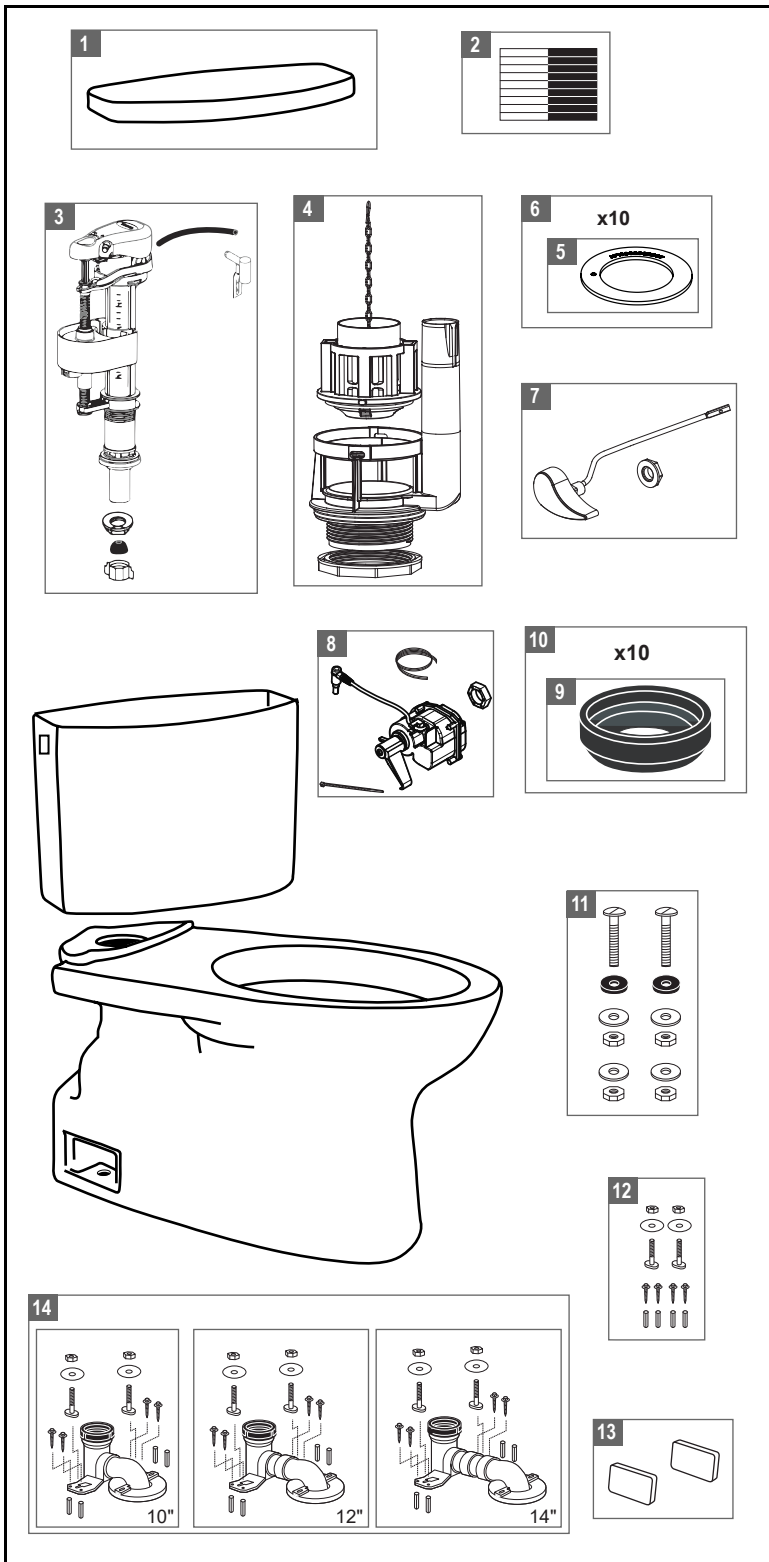

CT474CUFG, CT474CUFT40 & CT474CUFGT40

1.28 gpf Toilet, Elongated Bowl, Universal Height, TORNADO FLUSH®, CEFIONTECT®, Unifit Rough-In, Auto Flush & Right Hand Trip Lever

Actual Product may vary slightly from illustration.

Note:

Item	Part Number	Description
1	TCU454CRE#01	Tank Lid w/ Velcro Tape - Cotton
	TCU454CRE#03	Tank Lid w/ Velcro Tape - Bone
	TCU454CRE#11	Tank Lid w/ Velcro Tape - Colonial White
	TCU454CRE#12	Tank Lid w/ Velcro Tape - Sedona Beige
	TCU454CRE#51	Tank Lid w/ Velcro Tape - Ebony
2	THU107	Velcro Tape
3	TSU83.30-A	Fill Valve
4	THU824-A	Flush Valve
5	THU407	Seal Gasket (1 piece)
6	THU370	Seal Gasket (10 pieces)
7	THU808#01-A	Trip Lever - Cotton
	THU808#03-A	Trip Lever - Bone
	THU808#11-A	Trip Lever - Colonial White
	THU808#12-A	Trip Lever - Sedona Beige
	THU808#51-A	Trip Lever - Ebony
	THU808#BN-A	Trip Lever - Brushed Nickel
	THU808#CP-A	Trip Lever - Chrome Plated
	THU808#PB-A	Trip Lever - Polished Brass
	THU808#PN-A	Trip Lever - Polished Nickel
	THU808#MBL-A	Trip Lever - Matte Black
	THU279#BN	Right Hand Trip Lever - Brushed Nickel
	THU279#CP	Right Hand Trip Lever - Chrome Plated
	THU279#PB	Right Hand Trip Lever - Polished Brass
	THU289#PN	Right Hand Trip Lever - Polished Nickel
8	THU882	Motor unit for Autoflush Single Flush
9	9BU024E	Tank to Bowl Gasket
10	THU131	Tank to Bowl Gasket (10 pieces)
11	TSU01D	Tank Mounting Hardware Kit
12	THU020	Unifit Mounting Set
13	TCU884CV#01	Side Plates w/ Velcro Tape - Cotton
	TCU884CV#03	Side Plates w/ Velcro Tape - Bone
	TCU884CV#11	Side Plates w/ Velcro Tape - Colonial White
	TCU884CV#12	Side Plates w/ Velcro Tape - Sedona Beige
	TCU884CV#51	Side Plates w/ Velcro Tape - Ebony
14	TSU01W.10R	Unifit - 10" Rough-in
	TSU01W.12R	Unifit - 12" Rough-in
	TSU01W.14R	Unifit - 14" Rough-in