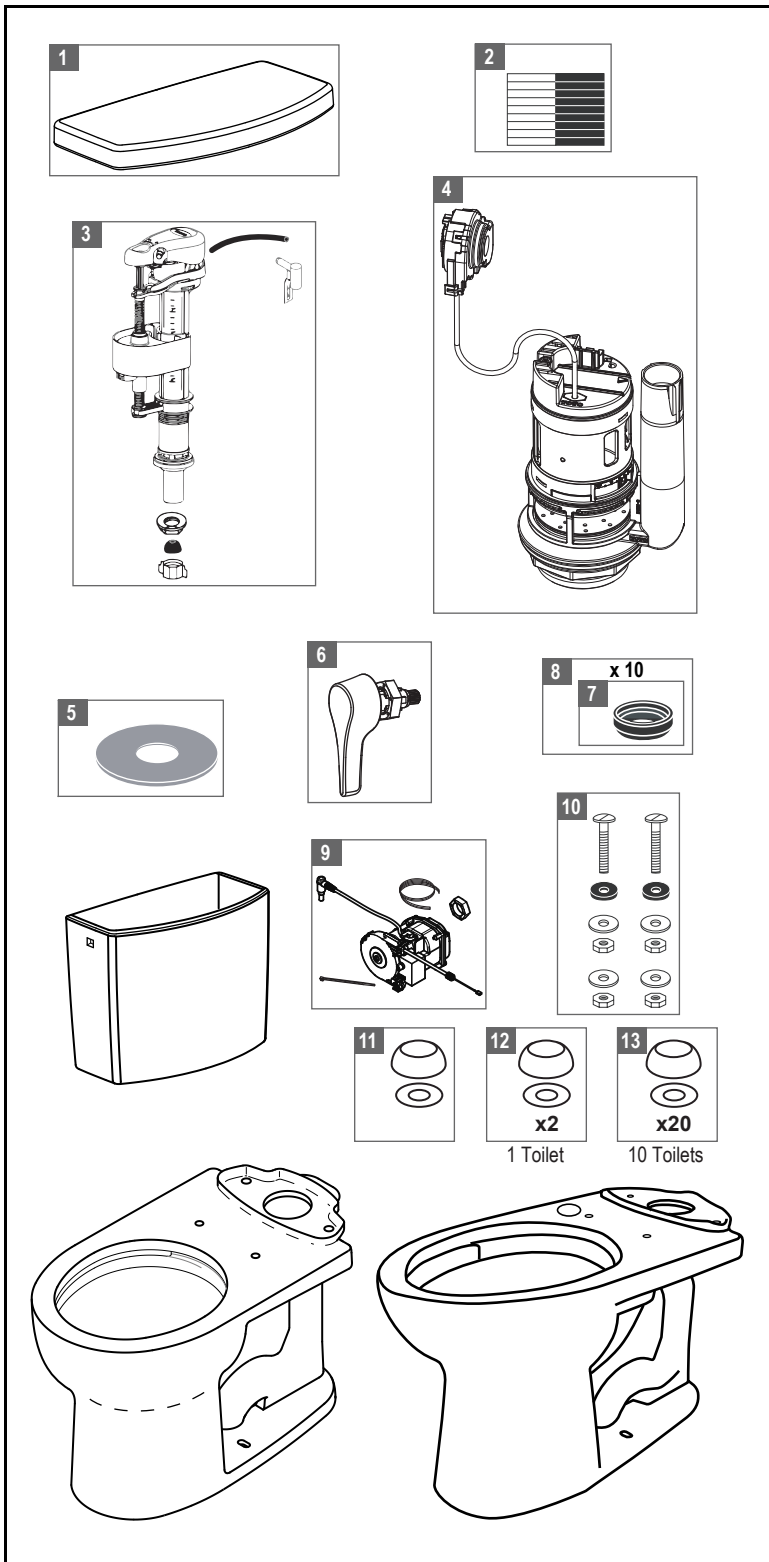

C453CUF, C453CUFG, C454CUFG, C454CUFT40 & C454CUFGT40

1.0 gpf Toilet, Round Front & Elongated Bowl, Universal Height, TORNADO FLUSH®, CEFIONTECT®, Auto Flush & Right Hand Trip Lever

Item	Part Number	Description
1	TCU453CRU#01	Tank Lid w/ Velcro Tape - Cotton
	TCU453CRU#03	Tank Lid w/ Velcro Tape - Bone
	TCU453CRU#11	Tank Lid w/ Velcro Tape - Colonial White
	TCU453CRU#12	Tank Lid w/ Velcro Tape - Sedona Beige
	TCU453CRU#51	Tank Lid w/ Velcro Tape - Ebony
2	THU107	Velcro Tape
3	TSU83.30-A	Fill Valve
4	THU456R-A	Flush Valve
	THU491	Flush Valve for Right Hand Trip Lever
5	THU474	Seal Gasket for Flush Valve
6	THU485#01	Trip Lever Handle - Cotton
	THU485#BN	Trip Lever Handle - Brushed Nickel
	THU485#CP	Trip Lever Handle - Chrome Plated
	THU485#MBL	Trip Lever Handle - Matte Black
	THU485#PN	Trip Lever Handle - Polished Nickel
	THU492#01	Right Hand Trip Lever Handle - Cotton
	THU492#BN	Right Hand Trip Lever Handle - Brushed Nickel
	THU492#CP	Right Hand Trip Lever Handle - Chrome Plated
	THU492#PN	Right Hand Trip Lever Handle - Polished Nickel
7	9BU024E	Tank to Bowl Gasket
8	THU131	Tank to Bowl Gasket (10 pieces)
9	THU881	Motor unit for Autoflush Single Flush 1G
10	TSU01D	Tank Mounting Hardware Kit
11	THU044#01	Bolt Cap Set - Cotton (One side of toilet)
	THU044#03	Bolt Cap Set - Bone (One side of toilet)
	THU044#11	Bolt Cap Set - Colonial White (One side of toilet)
	THU044#12	Bolt Cap Set - Sedona Beige (One side of toilet)
	THU044#51	Bolt Cap Set - Ebony (One side of toilet)
12	THU044S#01	Bolt Cap Sets - Cotton (1 Toilet)
	THU044S#03	Bolt Cap Sets - Bone (1 Toilet)
	THU044S#11	Bolt Cap Sets - Colonial White (1 Toilet)
	THU044S#12	Bolt Cap Sets - Sedona Beige (1 Toilet)
	THU044S#51	Bolt Cap Sets - Ebony (1 Toilet)
13	THU098#01	Bolt Cap Sets - Cotton (10 Toilets)
	THU098#03	Bolt Cap Sets - Bone (10 Toilets)
	THU098#11	Bolt Cap Sets - Colonial White (10 Toilets)
	THU098#12	Bolt Cap Sets - Sedona Beige (10 Toilets)
	THU098#51	Bolt Cap Sets - Ebony (10 Toilets)