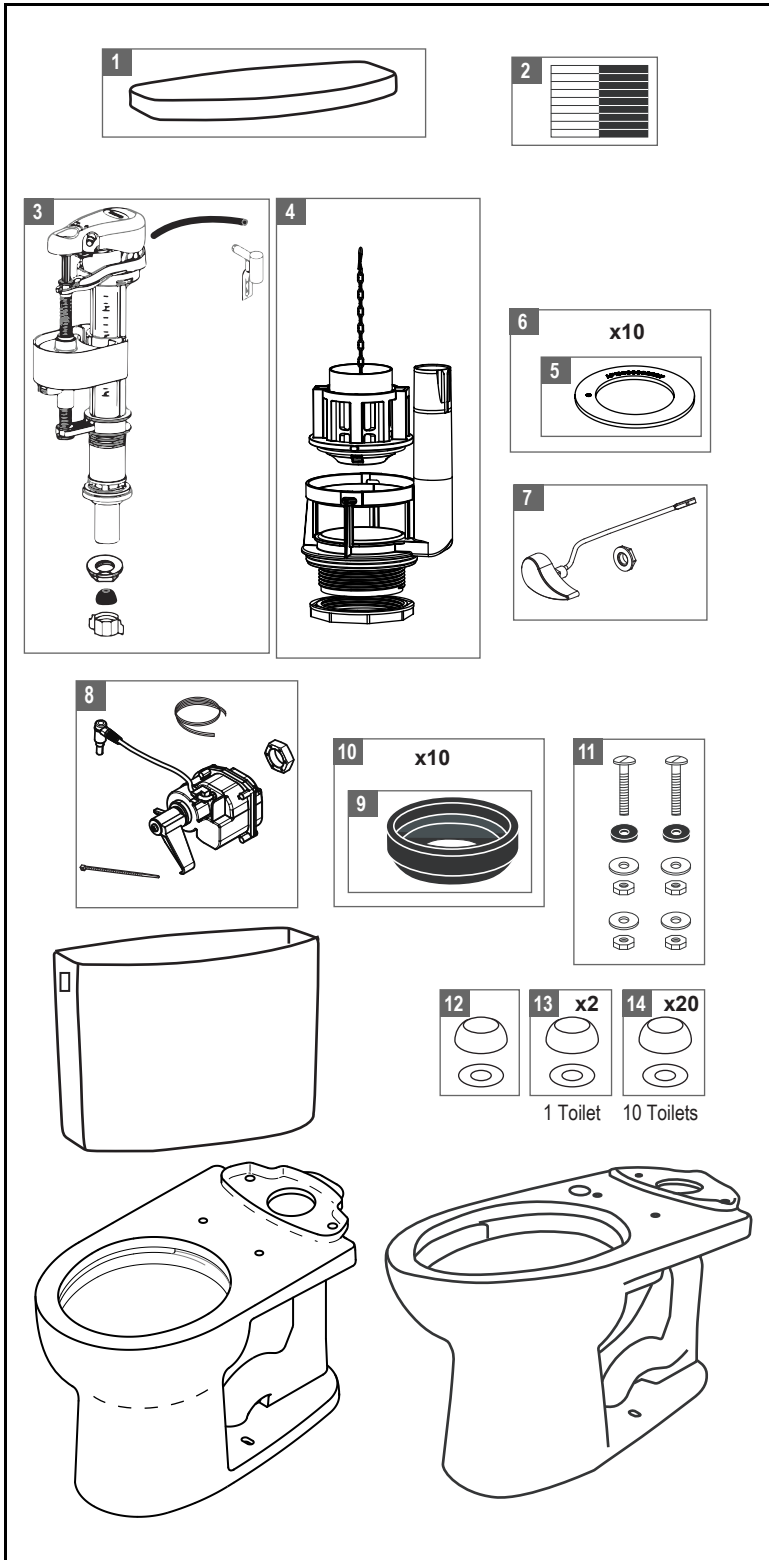

C453CUF, C453CUFG, C454CUFG, C454CUFT40 & C454CUFGT40

1.28 gpf Toilet, Round Front & Elongated Bowl, Universal Height, TORNADO FLUSH®, CEFIONTECT®, Auto Flush & Right Hand Trip Lever

Item	Part Number	Description
1	TCU454CRE#01	Tank Lid w/ Velcro Tape - Cotton
	TCU454CRE#03	Tank Lid w/ Velcro Tape - Bone
	TCU454CRE#11	Tank Lid w/ Velcro Tape - Colonial White
	TCU454CRE#12	Tank Lid w/ Velcro Tape - Sedona Beige
	TCU454CRE#51	Tank Lid w/ Velcro Tape - Ebony
2	THU107	Velcro Tape
3	TSU83.30-A	Fill Valve
4	THU824-A	Flush Valve
5	THU407	Seal Gasket (1 piece)
6	THU370	Seal Gasket (10 pieces)
7	THU808#01-A	Trip Lever - Cotton
	THU808#03-A	Trip Lever - Bone
	THU808#11-A	Trip Lever - Colonial White
	THU808#12-A	Trip Lever - Sedona Beige
	THU808#51-A	Trip Lever - Ebony
	THU808#BN-A	Trip Lever - Brushed Nickel
	THU808#CP-A	Trip Lever - Chrome Plated
	THU808#MBL-A	Trip Lever - Matte Black
	THU808#PB-A	Trip Lever - Polished Brass
	THU808#PN-A	Trip Lever - Polished Nickel
	THU808#RB-A	Trip Lever - Oil Rubbed Bronze
	THU279#BN	Right Hand Trip Lever - Brushed Nickel
	THU279#CP	Right Hand Trip Lever - Chrome Plated
	THU279#PB	Right Hand Trip Lever - Polished Brass
	THU279#PN	Right Hand Trip Lever - Polished Nickel
8	THU882	Motor unit for Autoflush Single Flush
9	9BU024E	Tank to Bowl Gasket
10	THU131	Tank to Bowl Gasket (10 pieces)
11	TSU01D	Tank Mounting Hardware Kit
12	THU044#01	Bolt Cap Set - Cotton (One side of toilet)
	THU044#03	Bolt Cap Set - Bone (One side of toilet)
	THU044#11	Bolt Cap Set - Colonial White (One side of toilet)
	THU044#12	Bolt Cap Set - Sedona Beige (One side of toilet)
	THU044#51	Bolt Cap Set - Ebony (One side of toilet)
13	THU044S#01	Bolt Cap Sets - Cotton (1 Toilet)
	THU044S#03	Bolt Cap Sets - Bone (1 Toilet)
	THU044S#11	Bolt Cap Sets - Colonial White (1 Toilet)
	THU044S#12	Bolt Cap Sets - Sedona Beige (1 Toilet)
	THU044S#51	Bolt Cap Sets - Ebony (1 Toilet)
14	THU098#01	Bolt Cap Sets - Cotton (10 Toilets)
	THU098#03	Bolt Cap Sets - Bone (10 Toilets)
	THU098#11	Bolt Cap Sets - Colonial White (10 Toilets)
	THU098#12	Bolt Cap Sets - Sedona Beige (10 Toilets)
	THU098#51	Bolt Cap Sets - Ebony (10 Toilets)