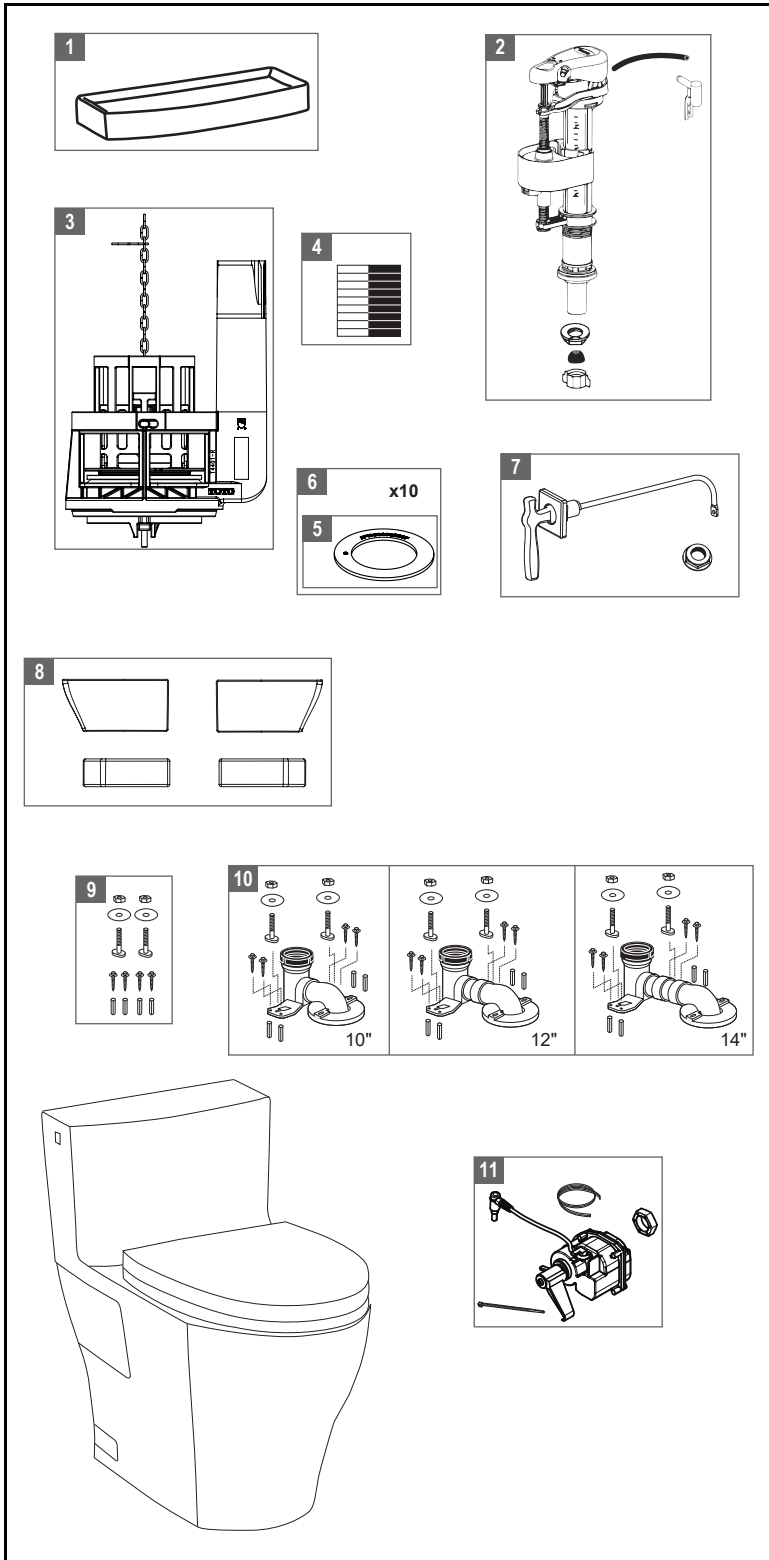

MS626124CEF, MS626124CEFG & MS626234CEFG

1.28 gpf Toilet, Elongated Bowl, Universal Height, TORNADO FLUSH®, CEFIONTECT®, Unifit Rough-in & Auto Flush

| Item | Part Number  | Description                                 |
|------|--------------|---|
| 1    | TCU624CRE#01 | Tank Lid - Cotton                           |
|      | TCU624CRE#03 | Tank Lid - Bone                             |
|      | TCU624CRE#11 | Tank Lid - Colonial White                   |
|      | TCU624CRE#12 | Tank Lid - Sedona Beige                     |
|      | TCU624CRE#51 | Tank Lid - Ebony                            |
| 2    | TSU81.30-A   | Fill Valve                                  |
| 3    | THU780-A     | Flush Valve                                 |
| 4    | THU234       | Velcro Tape                                 |
| 5    | 9BU002E      | Flush Valve Gasket (1 piece)                |
| 6    | THU097       | Flush Valve Gasket (10 pieces)              |
| 7    | THU311N#CP   | Trip Lever - Chrome Plated                  |
|      | THU311N#BN   | Trip Lever - Brushed Nickel                 |
|      | THU311N#PN   | Trip Lever - Polished Nickel                |
| 8    | THU344#01    | Side Plates w/ Velcro Tape - Cotton         |
|      | THU344#03    | Side Plates w/ Velcro Tape - Bone           |
|      | THU344#11    | Side Plates w/ Velcro Tape - Colonial White |
|      | THU344#12    | Side Plates w/ Velcro Tape - Sedona Beige   |
|      | THU344#51    | Side Plates w/ Velcro Tape - Ebony          |
| 9    | THU020       | Unifit Mounting Set                         |
| 10   | TSU03W.10R   | Unifit - 10" Rough-in                       |
|      | TSU03W.12R   | Unifit - 12" Rough-in                       |
|      | TSU03W.14R   | Unifit - 14" Rough-in                       |
| 11   | THU882       | Motor Unit for Autoflush Single Flush       |

Actual Product may vary slightly from illustration.

**Note:**