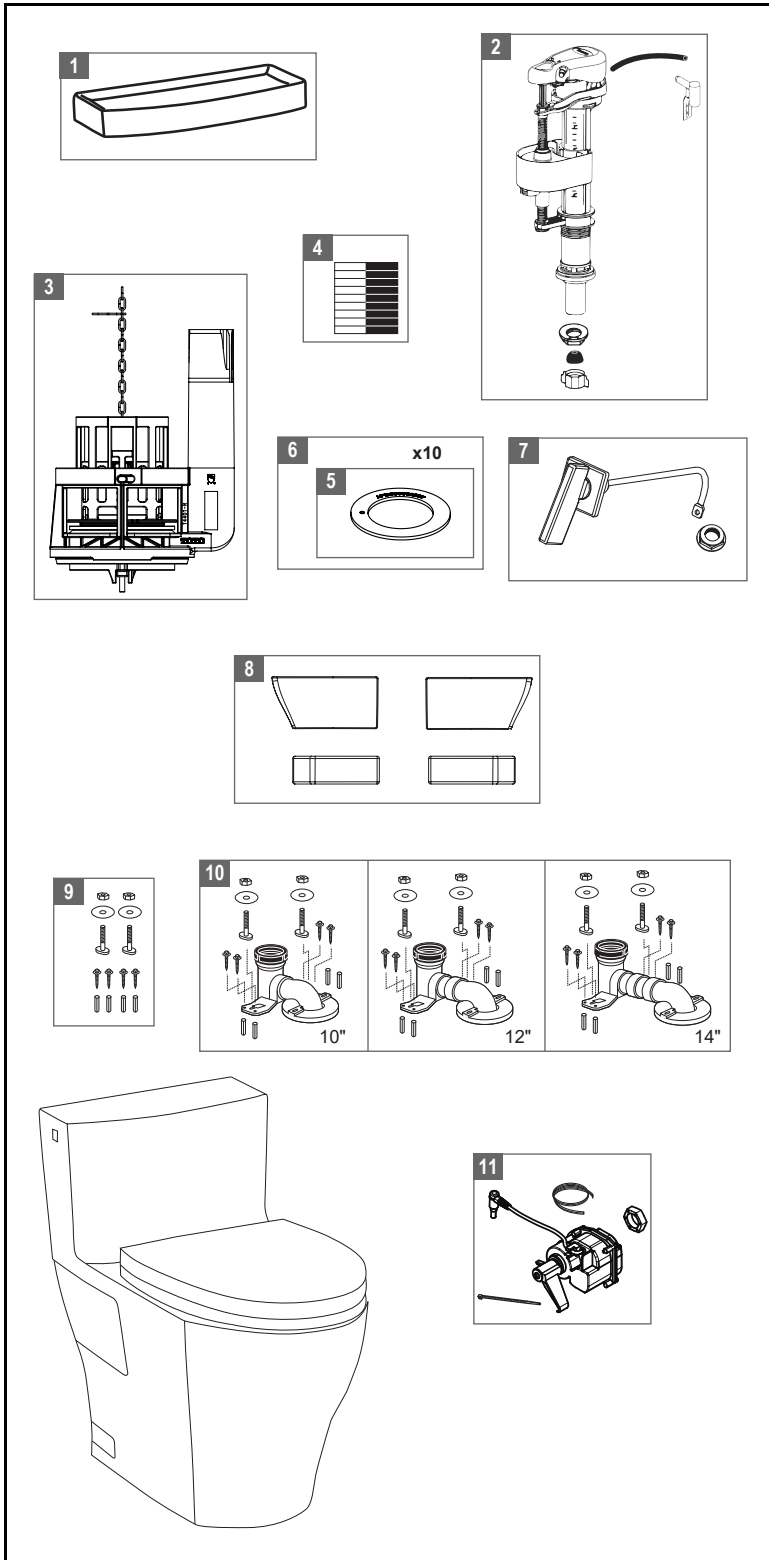

CST624CEFAT40 & CST624CEFGAT40

Legato®

MS624124CEF, MS624124CEFG & MS624234CEFG

1.28 gpf Toilet, Elongated Bowl, Universal Height, TORNADO FLUSH®, CEFIONTECT®, Unifit Rough-in & Auto Flush

Item	Part Number	Description
1	TCU624CRE#01	Tank Lid - Cotton
	TCU624CRE#03	Tank Lid - Bone
	TCU624CRE#11	Tank Lid - Colonial White
	TCU624CRE#12	Tank Lid - Sedona Beige
	TCU624CRE#51	Tank Lid - Ebony
2	TSU81.30-A	Fill Valve
3	THU780-A	Flush Valve
4	THU234	Velcro Tape
5	THU407	Seal Gasket (1 piece)
6	THU370	Seal Gasket (10 pieces)
7	THU312#CP	Trip Lever - Chrome Plated
	THU312#BN	Trip Lever - Brushed Nickel
	THU312#PN	Trip Lever - Polished Nickel
8	THU344#01	Side Plates w/ Velcro Tape - Cotton
	THU344#03	Side Plates w/ Velcro Tape - Bone
	THU344#11	Side Plates w/ Velcro Tape - Colonial White
	THU344#12	Side Plates w/ Velcro Tape - Sedona Beige
	THU344#51	Side Plates w/ Velcro Tape - Ebony
9	THU020	Unifit Mounting Set
10	TSU03W.10R	Unifit - 10" Rough-in
	TSU03W.12R	Unifit - 12" Rough-in
	TSU03W.14R	Unifit - 14" Rough-in
11	THU882	Motor unit for Autoflush Single Flush

Actual Product may vary slightly from illustration.

Note: