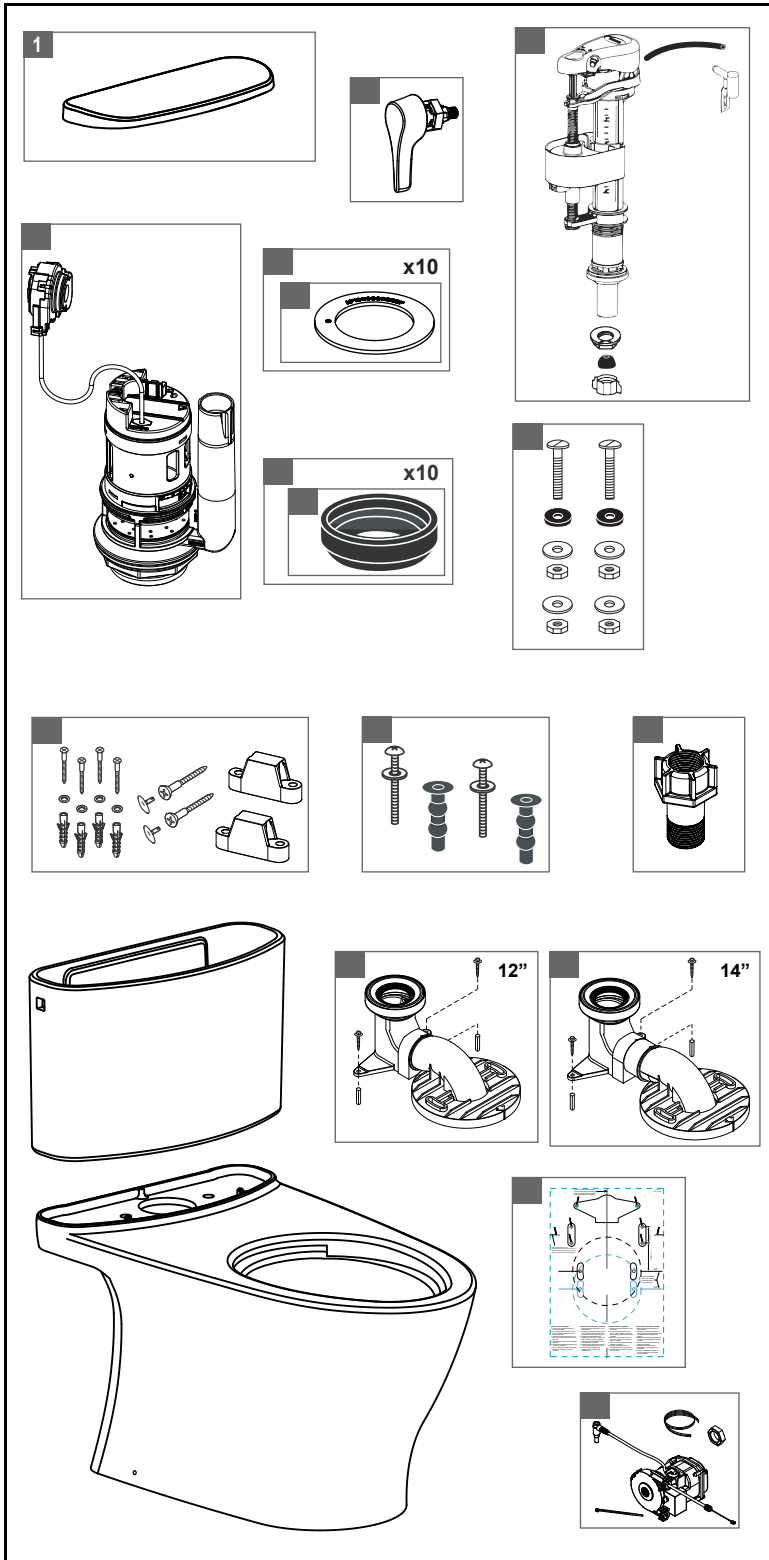

CT442CUFT40 & CT442CUFGT40

1.0 gpf Toilet, Elongated Bowl, Universal Height, TORNADO FLUSH®, CEFIONTECT®, Unifit Rough-in & Auto Flush

Item	Part Number	Description
1	TCU442CRU#01	Tank Lid - Cotton
	TCU442CRU#03	Tank Lid - Bone
	TCU442CRU#11	Tank Lid - Colonial White
	TCU442CRU#12	Tank Lid - Sedona Beige
	TCU442CRU#51	Tank Lid - Ebony
2	THU485#01	Trip Lever Handle - Cotton
	THU485#BN	Trip Lever Handle - Brushed Nickel
	THU485#CP	Trip Lever Handle - Chrome Plated
	THU485#MBL	Trip Lever Handle - Matte Black
	THU485#PN	Trip Lever Handle - Polished Nickel
3	TSU83.35-A	Fill Valve
4	THU759-A	Flush Valve
5	THU407	Seal Gasket (1 piece)
6	THU370	Seal Gasket (10 pieces)
7	9BU024E	Tank to Bowl Gasket
8	THU131	Tank to Bowl Gasket (10 pieces)
9	TSU01D	Tank Mounting Hardware Kit
10	THU764#01-A	Toilet Mounting Hardware - Cotton and Colonial White
	THU764#03-A	Toilet Mounting Hardware - Bone
	THU764#12-A	Toilet Mounting Hardware - Sedona Beige
	THU764#51-A	Toilet Mounting Hardware - Ebony
11	THU651N	Top Mounting Seat Hardware
12	9AU321-A	Fill Valve Extension Adapter
13	TSU10W.12	Unifit - 12" Rough-in
14	TSU10W.14	Unifit - 14" Rough-in
15	0GU186-A	Template
16	THU881	Motor unit for Autoflush Single Flush 1G

Actual Product may vary slightly from illustration.

Note: