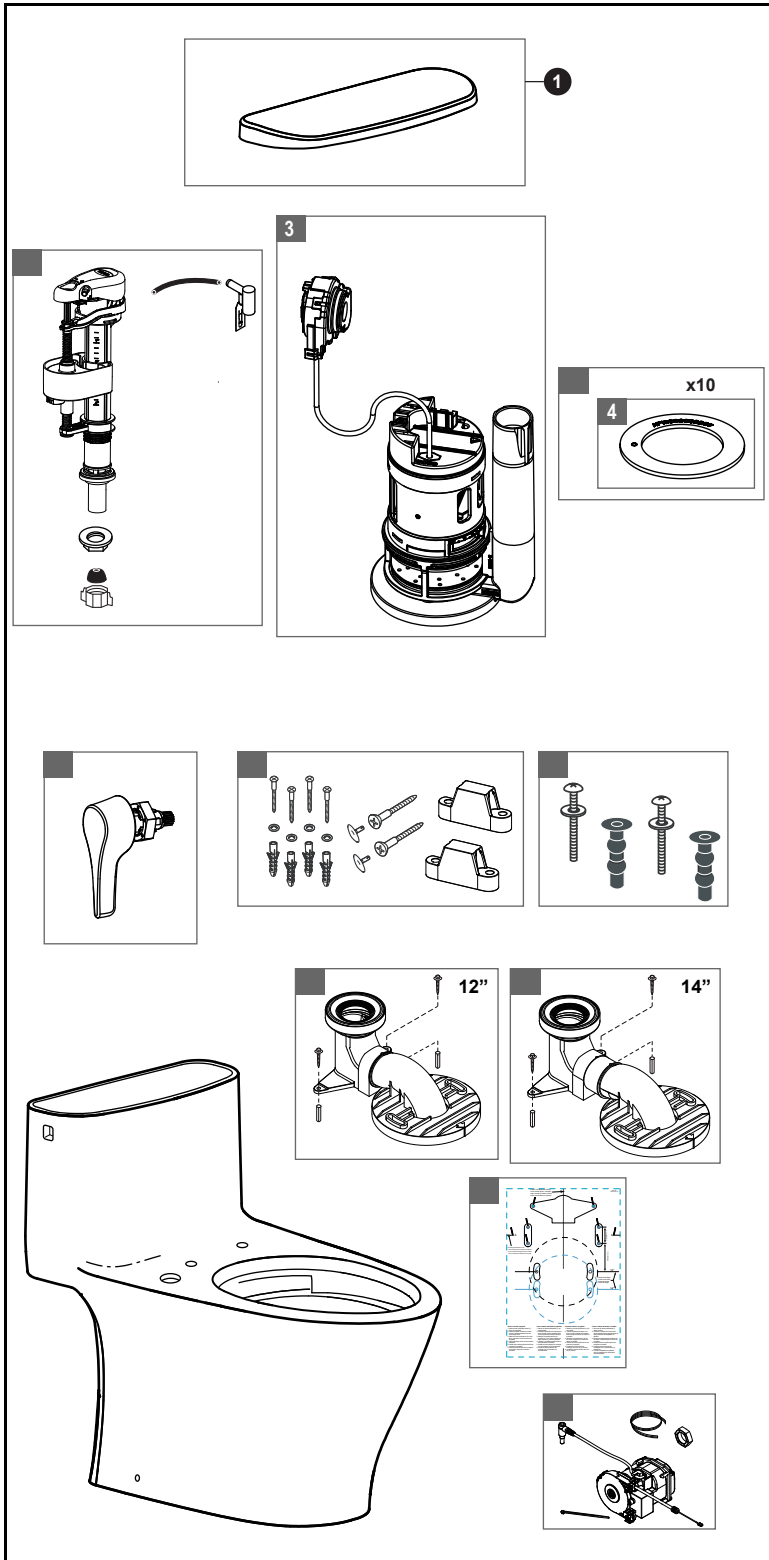

# CST642CUFAT40 & CST642CUFGAT40

Nexus® 1G®

MS642124CUF, MS642124CUFG & MS642234CUFG

1.0 gpf Toilet, Elongated Bowl, Universal Height, TORNADO FLUSH®, CEFIONTECT®, Unifit Rough-in & Auto Flush

Item	Part Number	Description
1	TCU642CRU#01	Tank Lid - Cotton
	TCU642CRU#03	Tank Lid w/ Velcro Tape - Bone
	TCU642CRU#11	Tank Lid - Colonial White
	TCU642CRU#12	Tank Lid - Sedona Beige
	TCU642CRU#51	Tank Lid - Ebony
2	TSU82.35-A	Fill Valve
3	THU771-A	Flush Valve
4	THU474	Seal Gasket (1 piece)
5	THU475	Seal Gasket (10 pieces)
6	THU485#01	Trip Lever Handle - Cotton
	THU485#BN	Trip Lever Handle - Brushed Nickel
	THU485#CP	Trip Lever Handle - Chrome Plated
	THU485#MBL	Trip Lever Handle - Matte Black
	THU485#PN	Trip Lever Handle - Polished Nickel
7	THU764#01-A	Toilet Mounting Hardware - Cotton and Colonial White
	THU764#03-A	Toilet Mounting Hardware - Bone
	THU764#12-A	Toilet Mounting Hardware - Sedona Beige
	THU764#51-A	Toilet Mounting Hardware - Ebony
8	THU651N	Top Mounting Seat Hardware
9	TSU10W.12	Unifit - 12" Rough-in
10	TSU10W.14	Unifit - 14" Rough-in
11	0GU186-A	Template
12	THU881	Motor unit for Autoflush Single Flush 1G

Actual Product may vary slightly from illustration.

**Note:**