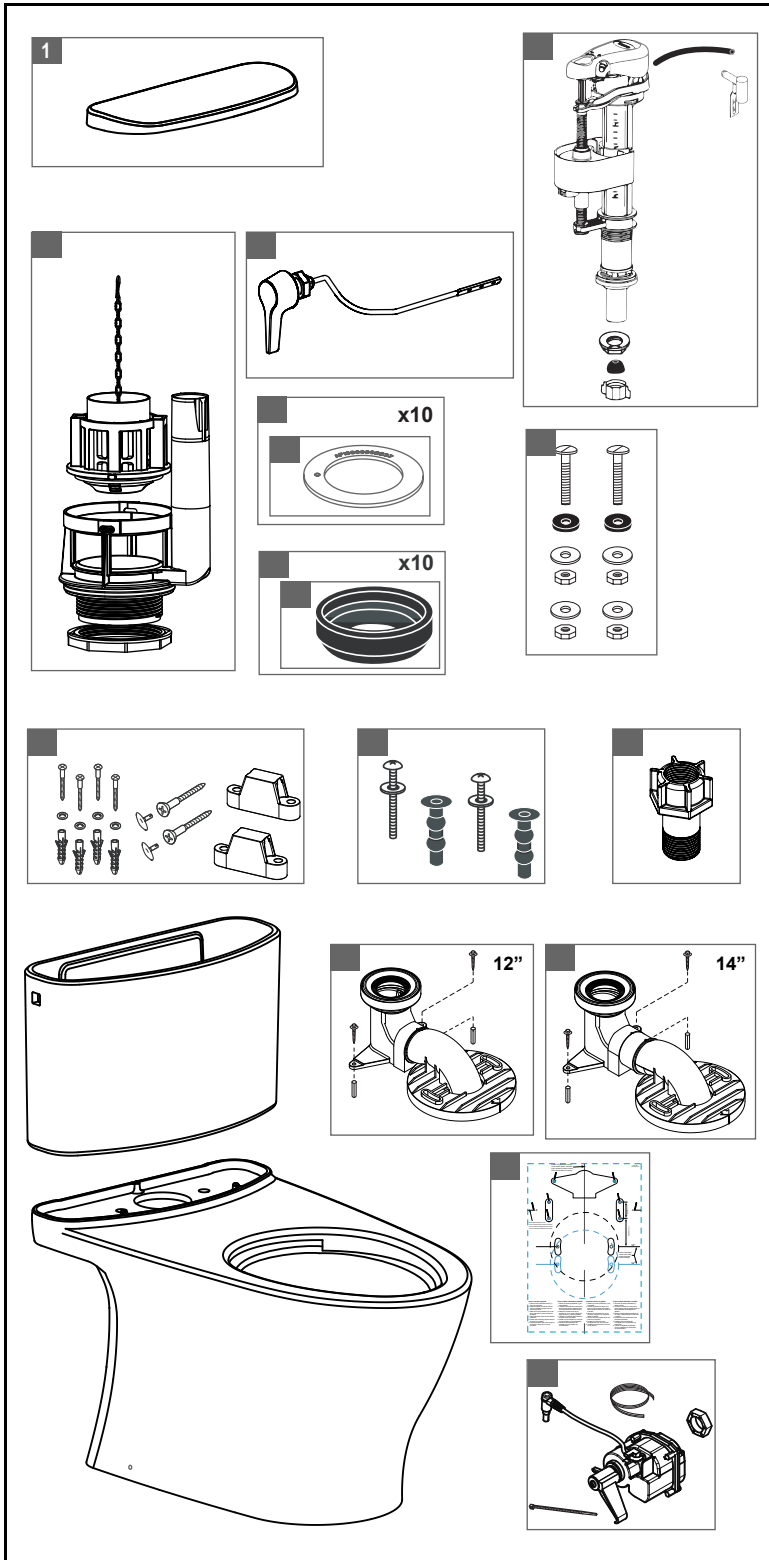

CT442CUFT40 & CT442CUFGT40

1.28 gpf Toilet, Elongated Bowl, Universal Height, TORNADO FLUSH®, CEFIONTECT®, Unifit Rough-in & Auto Flush

Item	Part Number	Description
1	TCU442CRE#01	Tank Lid - Cotton
	TCU442CRE#03	Tank Lid - Bone
	TCU442CRE#11	Tank Lid - Colonial White
	TCU442CRE#12	Tank Lid - Sedona Beige
	TCU442CRE#51	Tank Lid - Ebony
2	TSU83.35-A	Fill Valve
3	THU652-A	Flush Valve
4	THU750#CP	Trip Lever - Chrome Plated
	THU750#MBL	Trip Lever - Matte Black
	THU750#01	Trip Lever - Cotton
	THU750#BN	Trip Lever - Brushed Nickel
	THU750#PN	Trip Lever - Polished Nickel
5	THU407	Seal Gasket (1 piece)
6	THU370	Seal Gasket (10 pieces)
7	9BU024E	Tank to Bowl Gasket
8	THU131	Tank to Bowl Gasket (10 pieces)
9	TSU01D	Tank Mounting Hardware Kit
10	THU764#01-A	Toilet Mounting Hardware - Cotton and Colonial White
	THU764#03-A	Toilet Mounting Hardware - Bone
	THU764#12-A	Toilet Mounting Hardware - Sedona Beige
	THU764#51-A	Toilet Mounting Hardware - Ebony
11	THU651N	Top Mounting Seat Hardware
12	9AU321-A	Fill Valve Extension Adapter
13	TSU10W.12	Unifit - 12" Rough-in
14	TSU10W.14	Unifit - 14" Rough-in
15	0GU186-A	Template
16	THU882	Motor unit for Autoflush Single Flush

Actual Product may vary slightly from illustration.

Note: