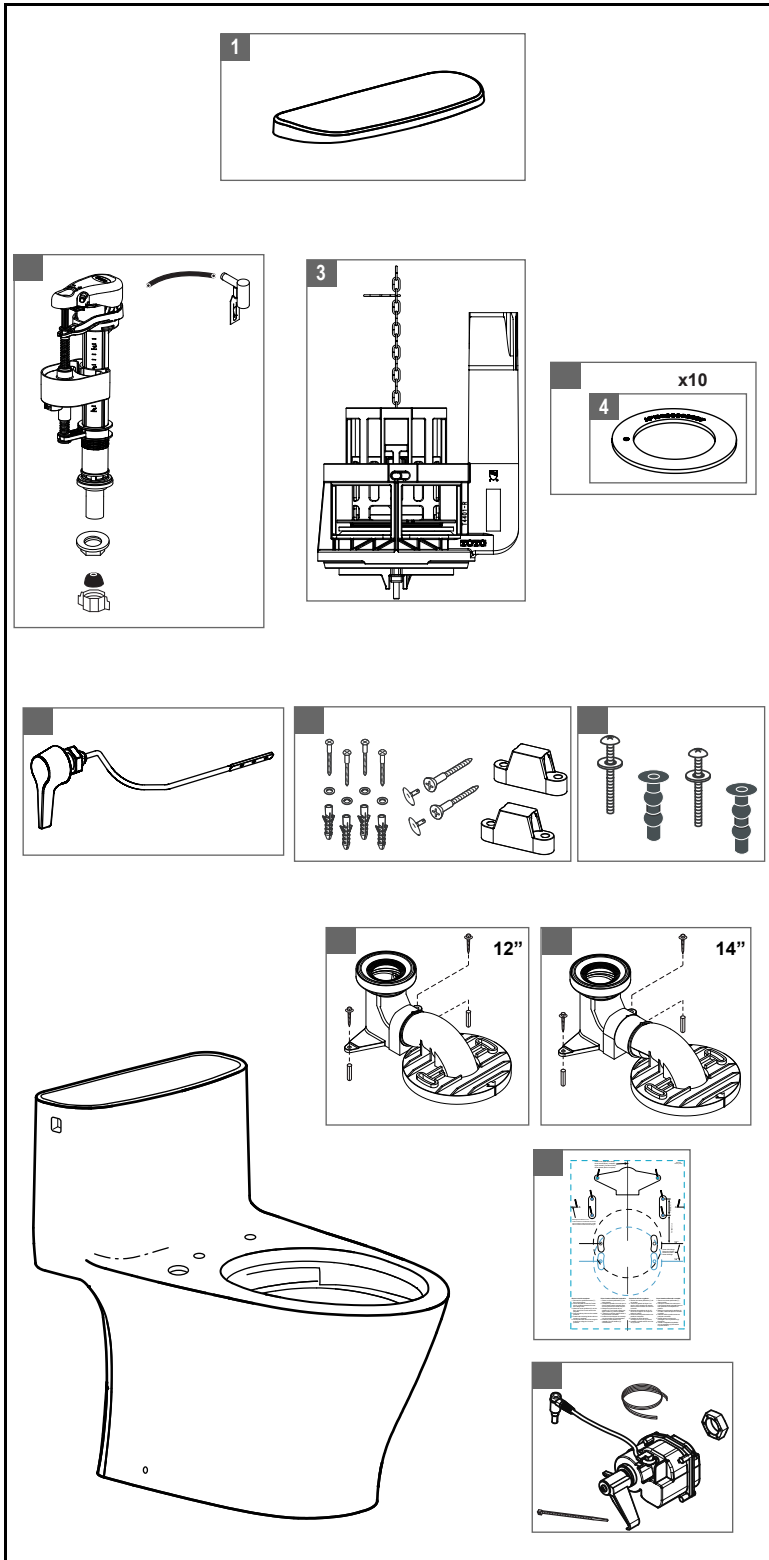

MS642124CEF, MS642124CEFG & MS642234CEFG

1.28 gpf Toilet, Elongated Bowl, Universal Height, TORNADO FLUSH®, CEFIONTECT®, Unifit Rough-In & Auto Flush

| Item | Part Number | Description |
|------|--------------|--|
| 1 | TCU642CRE#01 | Tank Lid - Cotton |
| | TCU642CRE#03 | Tank Lid w/ Velcro Tape - Bone |
| | TCU642CRE#11 | Tank Lid - Colonial White |
| | TCU642CRE#12 | Tank Lid - Sedona Beige |
| | TCU642CRE#51 | Tank Lid - Ebony |
| 2 | TSU82.35-A | Fill Valve |
| 3 | THU747-A | Flush Valve |
| 4 | THU407 | Seal Gasket (1 piece) |
| 5 | THU370 | Seal Gasket (10 pieces) |
| 6 | THU750#01 | Trip Lever - Cotton |
| | THU750#BN | Trip Lever - Brushed Nickel |
| | THU750#CP | Trip Lever - Chrome Plated |
| | THU750#MBL | Trip Lever - Matte Black |
| | THU750#PN | Trip Lever - Polished Nickel |
| 7 | THU764#01-A | Toilet Mounting Hardware - Cotton and Colonial White |
| | THU764#03-A | Toilet Mounting Hardware - Bone |
| | THU764#12-A | Toilet Mounting Hardware - Sedona Beige |
| | THU764#51-A | Toilet Mounting Hardware - Ebony |
| 8 | THU651N | Top Mounting Seat Hardware |
| 9 | TSU10W.12 | Unifit - 12" Rough-in |
| 10 | TSU10W.14 | Unifit - 14" Rough-in |
| 11 | 0GU186-A | Template |
| 12 | THU882 | Motor unit for Autoflush Single Flush |

Actual Product may vary slightly from illustration.

Note: