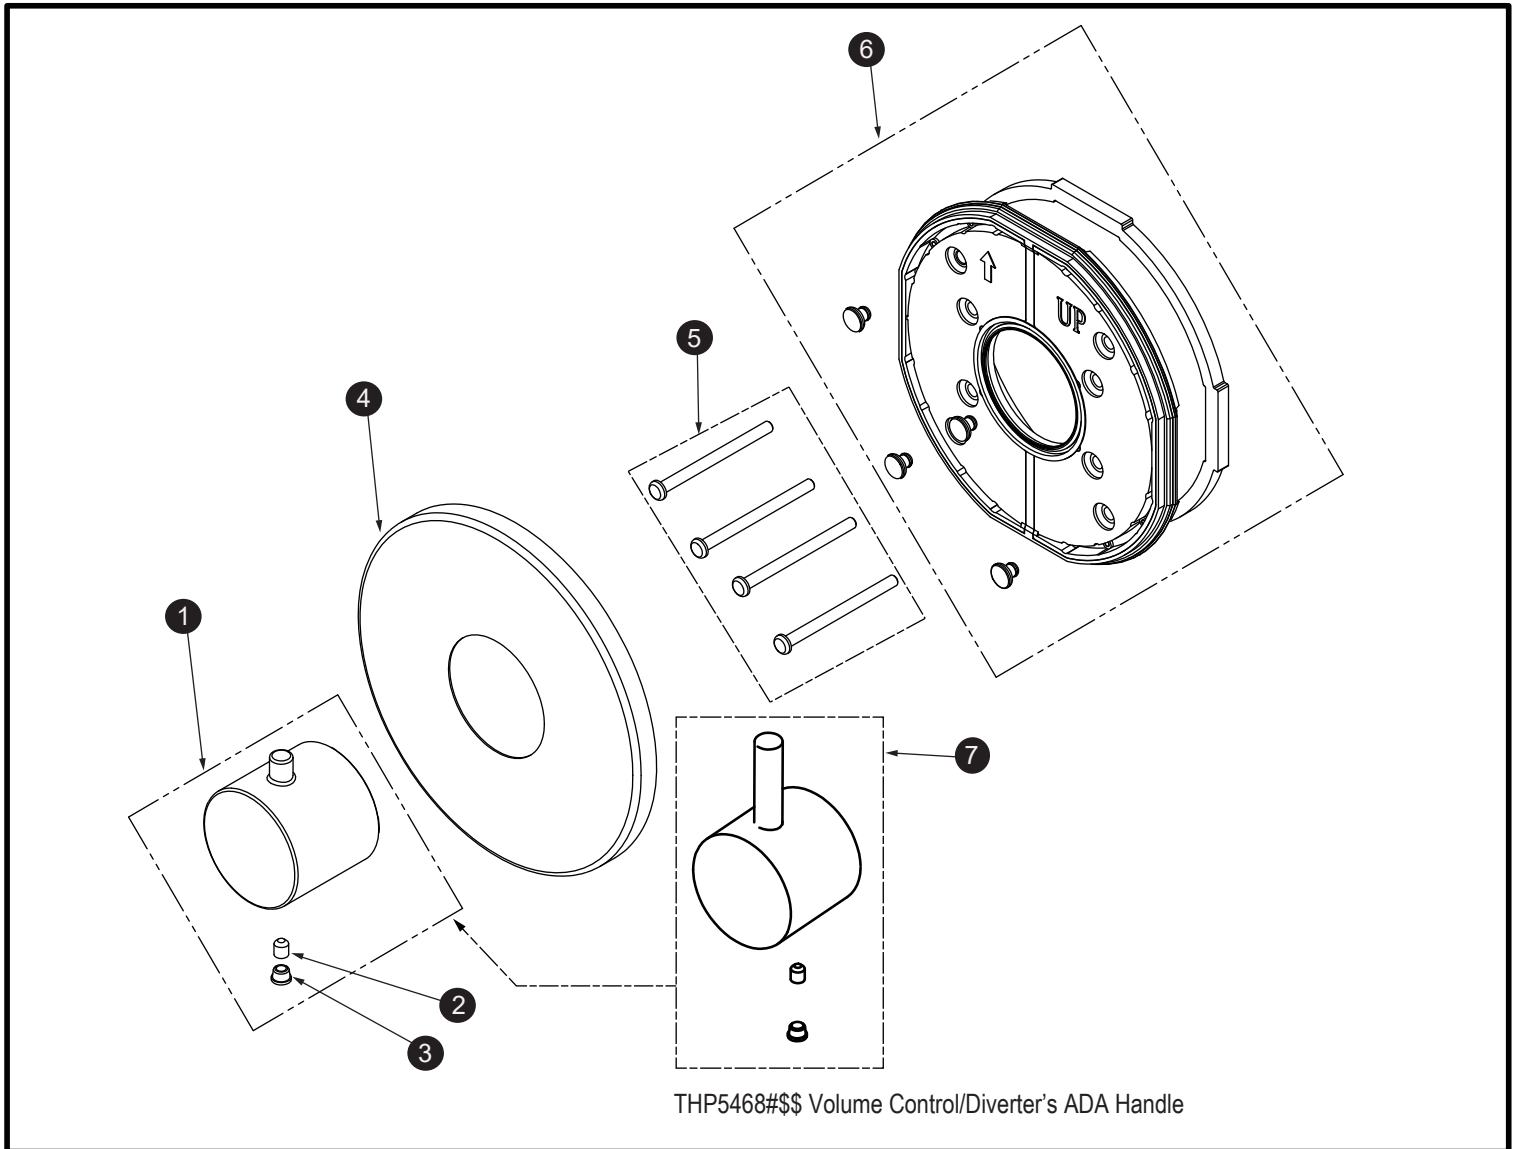

2-Way w/o Shutoff Diverter Trim (Round)

LEGEND	
\$\$	= Denotes Finish
#CP	= Polished Chrome
#BN	= Brushed Nickel

MADE TO ORDER	
\$\$	= Denotes Finish
#PN	= Polished Nickel
#PFG	= Polished French Gold
#PBR	= Polished Bronze
#MBL	= Matte Black

Item	Part	Description
1*	THP5257#\$\$	Handle
2	THP5258	Set Screw
3	THP5296	Plug
4*	THP5261#\$\$	Trim
5	THP5219	Screw (4pcs/pkg)
6	THP5220	Lining Plate
7*	THP5468#\$\$	Volume Control / Diverter's ADA Handle