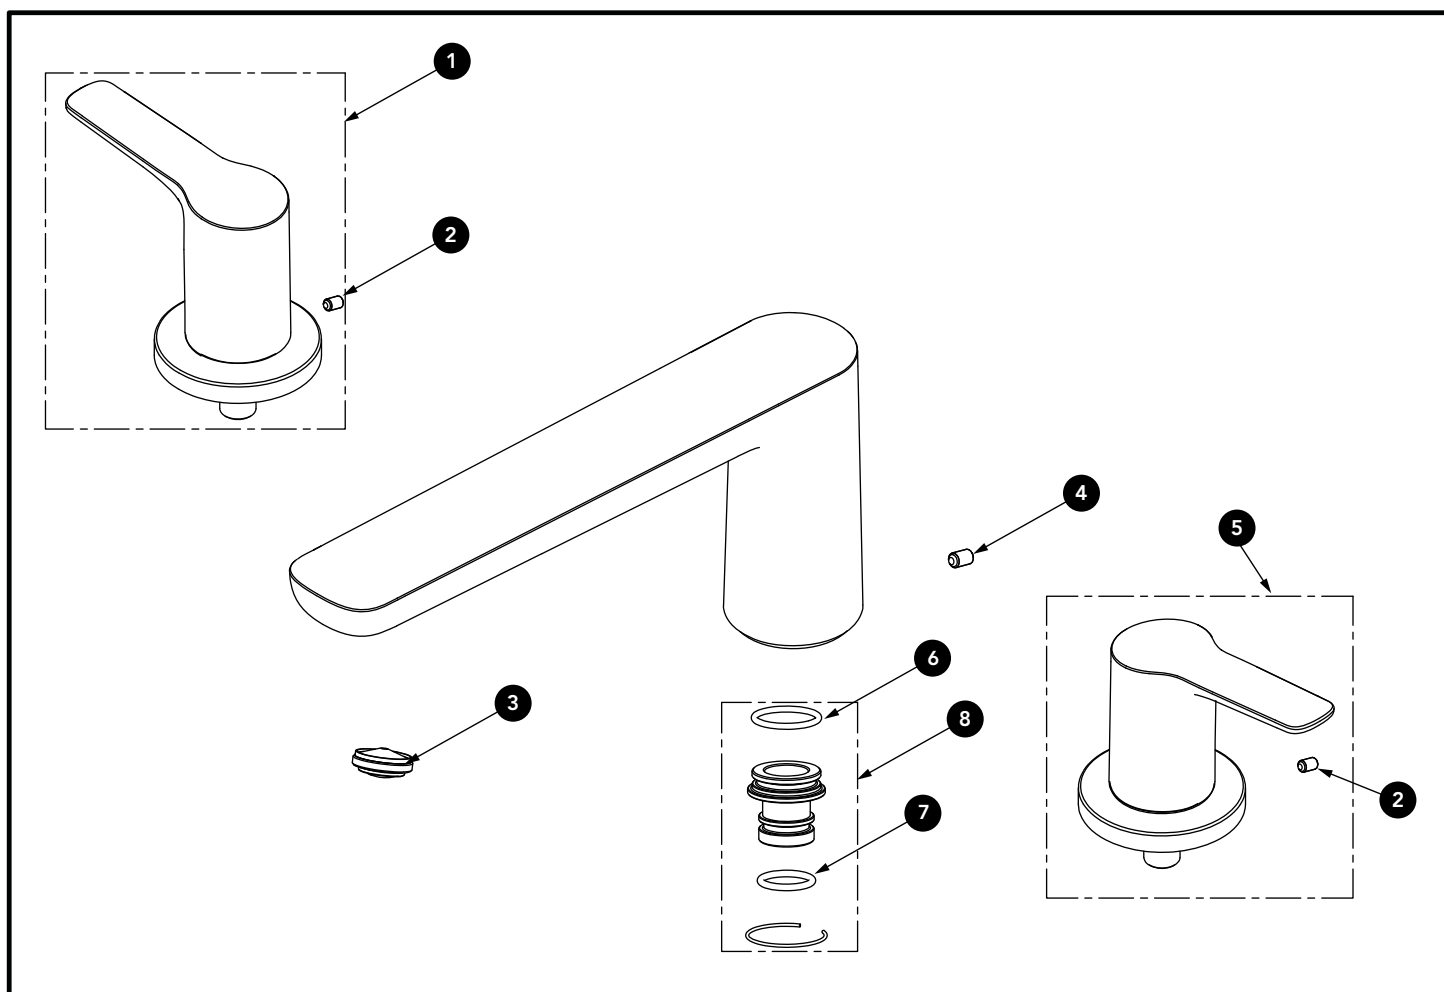

**GS Roman Tub Filler Trim (3-Hole)**

Item	Part	Description
1*	THP5183#\$\$	Handle (HOT)
2	THP4365	Set Screw
3	THP5214	Aerator
4	THP5178	Set Screw
5*	THP5184#\$\$	Handle (COLD)
6	THP5180	O-Ring
7	THP5181	O-Ring
8	THP5182	Valve Connector

LEGEND
\$\$ = Denotes Finish
#CP = Polished Chrome
#BN = Brushed Nickel

MADE TO ORDER
\$\$ = Denotes Finish
#PN = Polished Nickel
#PFG = Polished French Gold
#PBR = Polished Bronze
#MBL = Matte Black