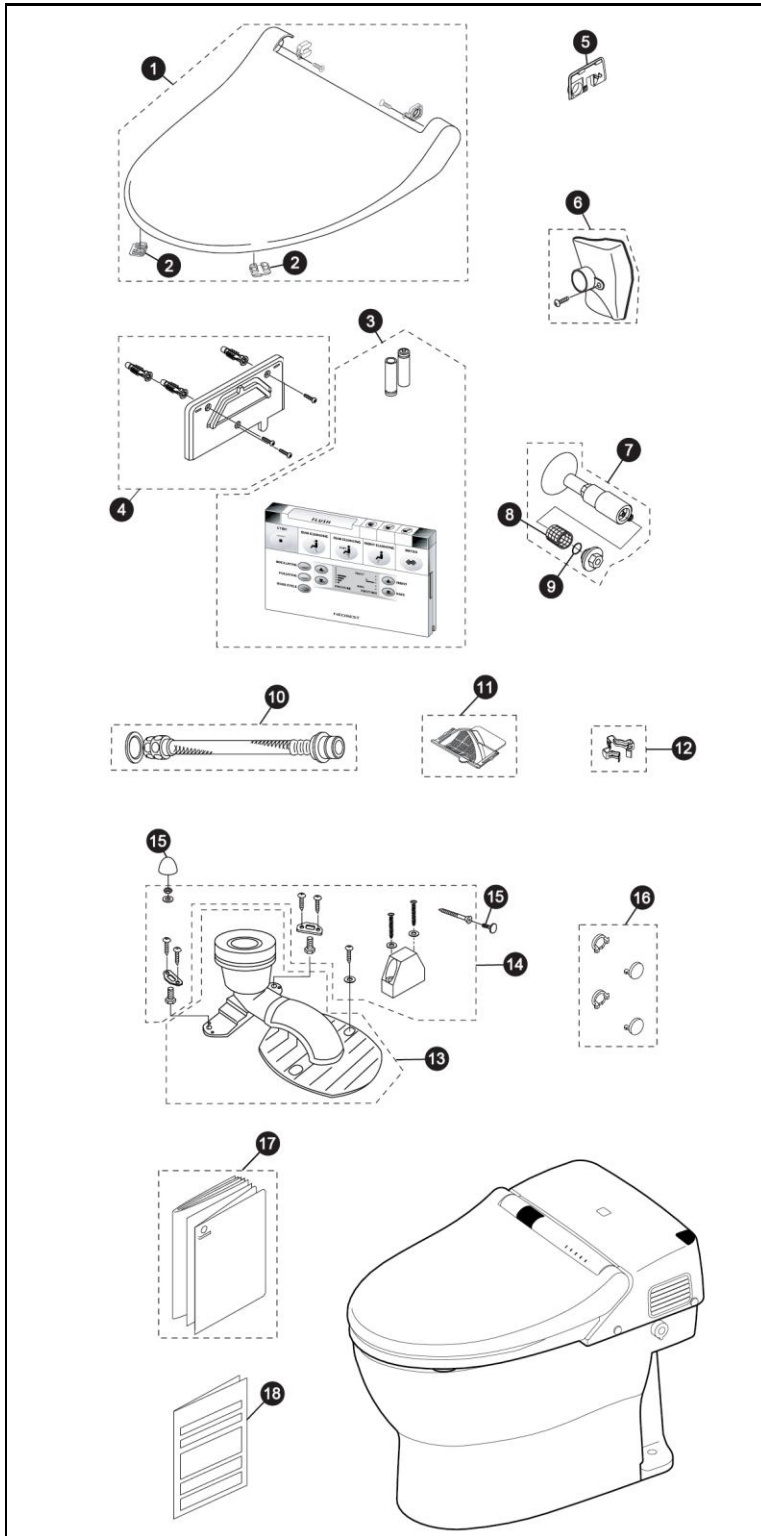

MS950CG
CN750R
CT950G

Neorest® 500
1.6 Gpf Toilet, Elongated,
Tornado Flush™ Siphon Jet, 12"
CeFIONtect™

Item	Part	Description
1	THU9152#01	Lid Assembly - Cotton White
	THU9152#01	Lid Assembly - Colonial White
	THU9152#01	Lid Assembly - Sedona Beige
2	THU9154	Lid Bumpers
3	THU9018	Remote Control
4	THU9037	Remote Control Hanger
5	THU9138#01	Face Cover - Left - Cotton White
	THU9138#01	Face Cover - Left - Colonial White
	THU9138#01	Face Cover - Left - Sedona Beige
6	THU9128	Water Diverter Cover
7	THU9139	Water Supply Valve
8	THU9248	Water Filter Screen
9	9BU9161	Water Filter O-ring
10	THU9131	Water Supply Hose
11	THU9124	Deodorizer Air Filter
12	THU9132	Hose Fastener Kit
13	THU9130	Outlet Connection
14	THU9134	Bowl Unit Bolt Kit
15	THU9127#01	Bowl Unit Bolt Cap Kit - Cotton White
	THU9127#01	Bowl Unit Bolt Cap Kit - Colonial White
	THU9127#01	Bowl Unit Bolt Cap Kit - Sedona Beige
16	THU9137#01	Top Unit Bolt Cap Kit - Cotton White
	THU9137#01	Top Unit Bolt Cap Kit - Colonial White
	THU9137#01	Top Unit Bolt Cap Kit - Sedona Beige
17	THU9100	Manual Packet - Top Unit
18	THU9101	Manual Packet - Bowl Unit

Note:

Product Number Explanations

Two-Piece Toilet

(MS) Toilet & Seat combination
(950) Model
(C) Tornado Flush™
(G) CeFIONtect™

Integrated Washlet

(SN) Integrated Washlet
(950) Model

Bowl

(CT) Bowl
(950) Model
(G) CeFIONtect™

Actual Product may vary slightly from illustration.