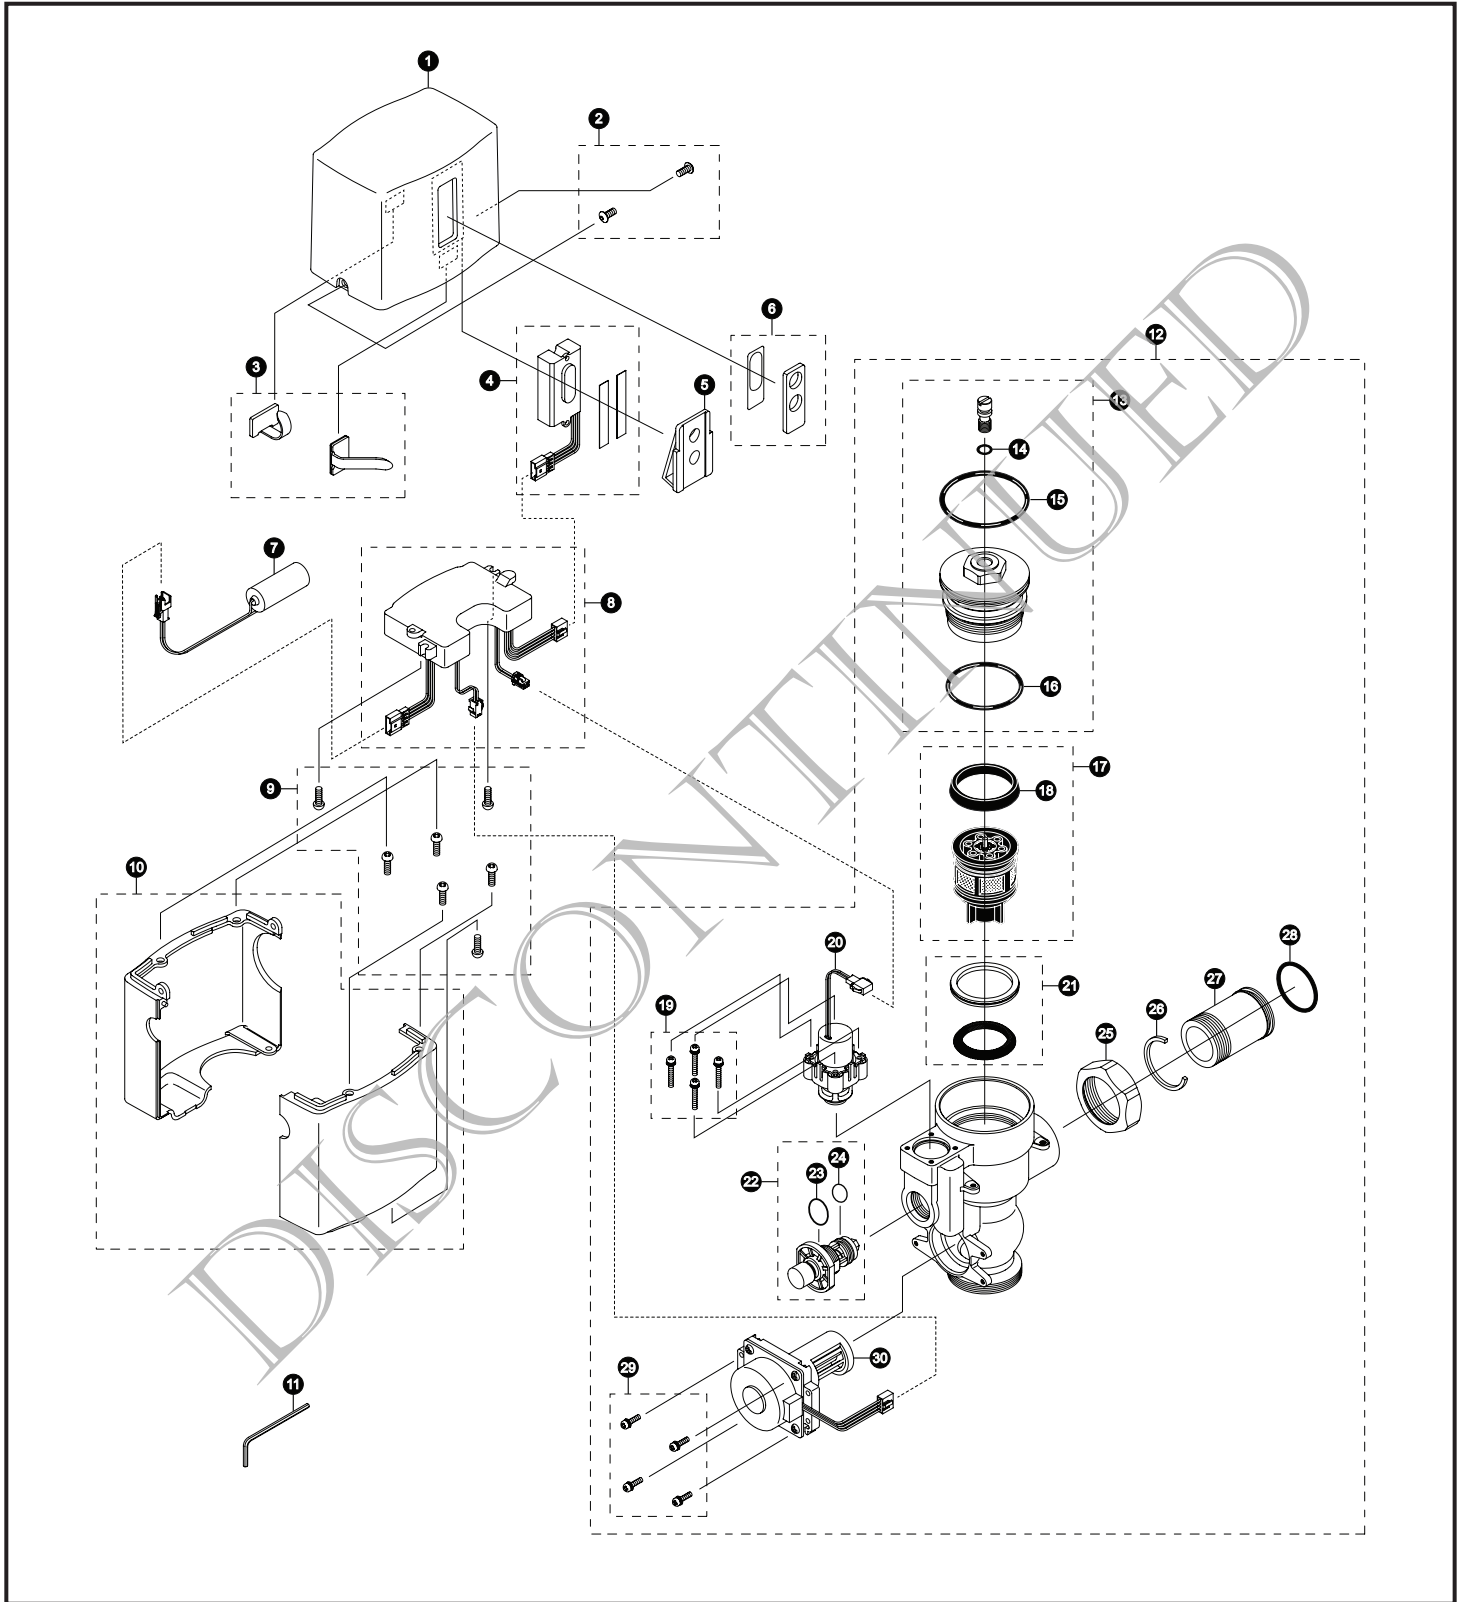

TEU1GNC-12  
TEU1GNC-22  
TEU1GNC

EcoPower® Sensor Urinal Flush Valve  
Exposed - 1.0 Gpf  
Hydro-Power Charge

TEU1GNC-12  
TEU1GNC-22  
TEU1GNC

**EcoPower® Sensor Urinal Flush Valve  
Exposed - 1.0 Gpf  
Hydro-Power Charge**

<b>Item</b>	<b>Part</b>	<b>Description</b>
1	TH559EDV511	Top Cover
2	THU3051	Set Screw & Allen Wrench Set
3	TH559EDV517	Clamp Set
4	TH559EDV515	Sensor Controller & Packing Set
5	TH559EDV516	Holder
6	TH559EDV514	Glass & Packing Set
7	THP3053	Back-Up Battery
8	TH559EDV519	Controller (Urinal)
9	TH559EDV513	M4 Screws (5 pieces)
10	TH559EDV512	Lower Cover Set
11	TH559EDV521	Allen Wrench
12	TH559EDV502	Valve Body For Exposed (Urinal 1.0 Gpf)
13	TH559EDV508	Valve Cap Assy (Urinal 1.0 Gpf)
14	TH305SV111	O-Rings (Cap Screw)(10 Pieces)
15	TH305SV120	O-Rings (Valve Cap)(10 Pieces)
16	TH305SV112	O-Rings (Valve Guide)(10 Pieces)
17	TH323V104	Piston Assembly (1.0 - 3.5 Gpf)
18	TH305SV103	U-Packing (For Piston)(10 Pieces)
19	TH559EDV301	Double Sems Screws M3 (4 pieces)
20	TH559EDV510	Solenoid Unit & Diaphragm Assy
21	TH321	Seal Washer Kit
22	TH559EDV506	Manual Flushing Button
23	THP3013	O-ring, cap (10/bag)
24	THP3242	O-ring (1/bag)
25	TH305SV113	Nut
26	TH305SV105	Locking Rings (10 Pieces)
27	TH305SV114	Tail Piece
28	TH305SV106	O-Rings (Tail Piece)(10 Pieces)
29	TH559EDV505	Double Sems Screws M3 (4 pieces)
30	TH559EDV503	Hydro-Power Generator (Toilet)

**Vacuum Breaker Sets**

- VB9CP-12 Exposed - Top Spud (3/4" Outlet)
- VB9CP-12 Exposed - Top Spud (1-1/4" Outlet)

Note: For additional information, refer to the individual vacuum breaker parts sheets.

**Product Number Explanations**

**Flush Valve**

- (T) Fitting
- (E) Electronic
- (U) Urinal 1.0 Gpf
- (1) Exposed
- (G) Dynamo (Hydro Generator)
- (N) Neutral Rough-In
- (C) Chrome Finish
- (1) 3/4" Outlet
- (2) Top Spud

**Flush Valve**