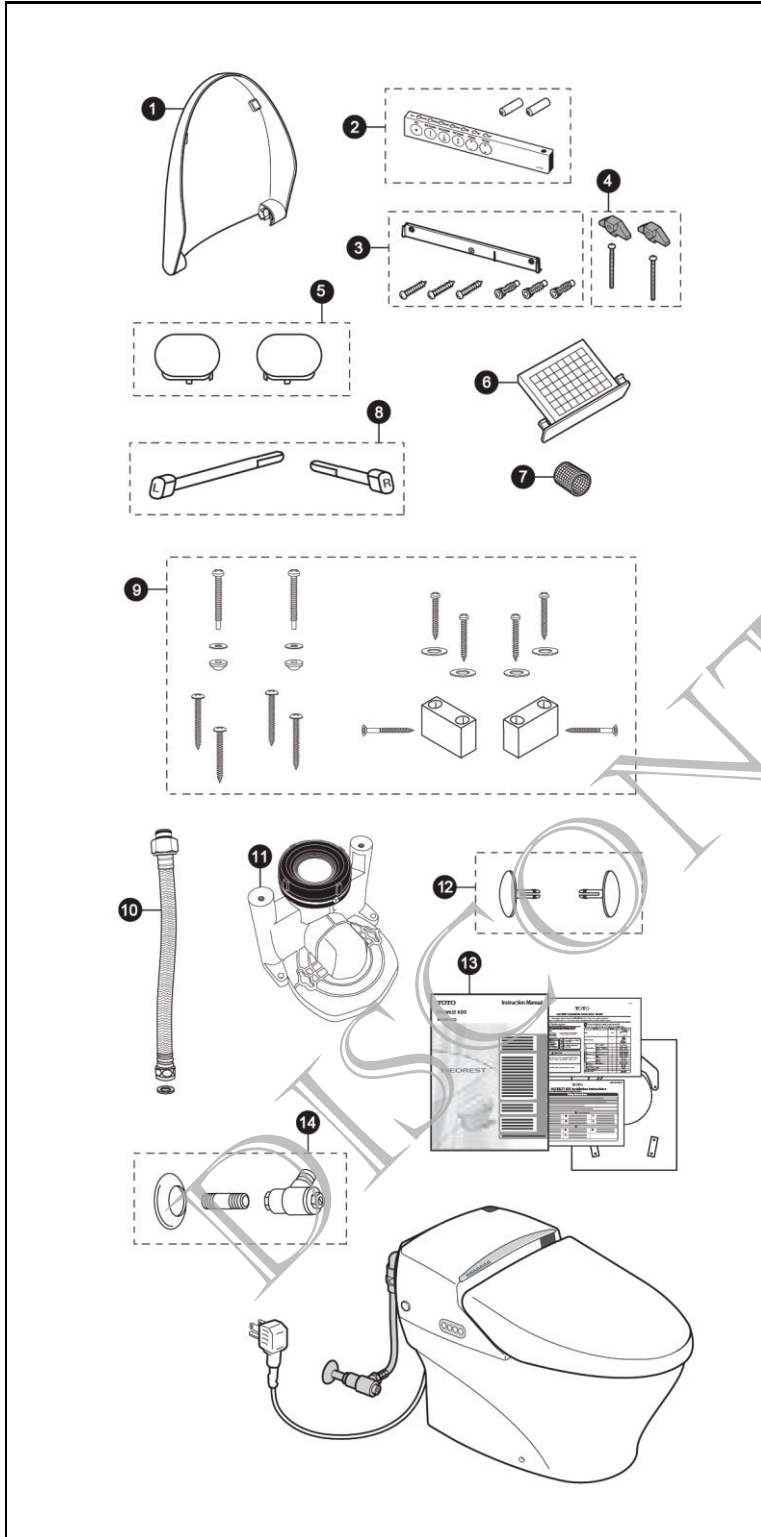

MS990CGR
SN990R
CT990G

Neorest® 600
1.6 Gpf Toilet, Elongated,
Tornado Flush™ Siphon Jet, 12"
(Including CeFIONtect™)

Item	Part	Description
1	THU9031#01	Lid - cotton white
	THU9031#11	Lid - colonial white
	THU9031#12	Lid - sedona beige
2	THU9039	Stick Remote Control
3	THU9040	Stick Remote Hanger
4	9AU9009	Anti-Theft Kit
5	THU9025#01	Top Unit Bolt Cap Kit - cotton white
	THU9025#11	Top Unit Bolt Cap Kit - colonial white
	THU9025#12	Top Unit Bolt Cap Kit - sedona beige
6	9AU9003	Air Filter
7	THU9248	Angle Stop Water Filter
8	THU9030	Hinge Pin Kit
9	THU9023	China Installation Kit
10	THU9029	Connection Hose
11	THU9028	Outlet Connection
12	THU9024#01	Bowl Unit Bolt Cap Kit - cotton white
	THU9024#11	Bowl Unit Bolt Cap Kit - colonial white
	THU9024#12	Bowl Unit Bolt Cap Kit - sedona beige
13	THU9038R	Manual Packet
14	THU9021	Junction Valve

Note:

Product Number Explanations

Two Piece Toilet

(MS) Toilet & Seat Combination
(990) Model
(C) Tornado Flush™
(G) CeFIONtect™
(R) Revision

Integrated Washlet

(SN) Integrated Washlet
(990) Model

Bowl

(CT) Bowl
(990) Model
(G) CeFIONtect™

Actual Product may vary slightly from illustration.