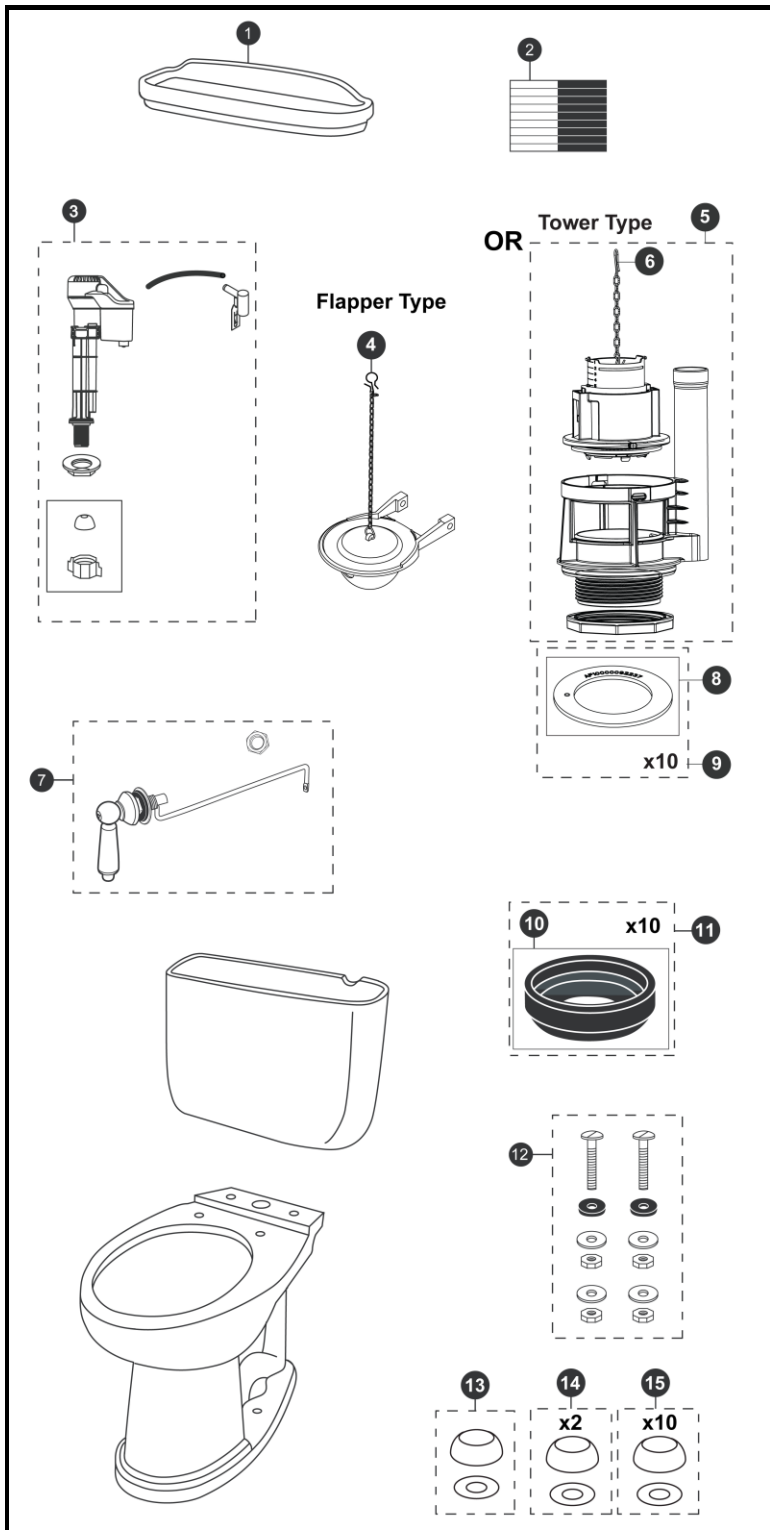

Dartmouth®
1.6 Gpf Toilet, Elongated,
G-MAX®, 12" Rough-In,
Universal Height

Item	Part	Description
1	TCU753CR#01	Tank Lid w/ Velcro Tape - Cotton
	TCU753CR#03	Tank Lid w/ Velcro Tape - Bone
	TCU753CR#11	Tank Lid w/ Velcro Tape - Colonial White
	TCU753CR#12	Tank Lid w/ Velcro Tape - Sedona Beige
	TCU753CR#51	Tank Lid w/ Velcro Tape - Ebony
2	THU107	Velcro Tape
3	TSU708	Fill Valve
4	THU500S	Flapper w/ Chain
5	THU441.10J-A	Drain Valve for Tower Type
6	THU440-A	Flush Tower
7	THU141#01	Trip Lever - Cotton
	THU141#03	Trip Lever - Bone
	THU141#11	Trip Lever - Colonial White
	THU141#12	Trip Lever - Sedona Beige
	THU141#51	Trip Lever - Ebony
	THU141(N)#CP	Trip Lever - Chrome Plated
	THU141#BN	Trip Lever - Brushed Nickel
	THU141#PN	Trip Lever - Polished Nickel
	THU141#SB	Trip Lever - Satin Brass
	THU141#RB	Trip Lever - Oil Rubbed Bronze
8	THU407	Seal Gasket (1 piece)
9	THU370	Seal Gasket (10 pieces)
10	9BU024E	Tank to Bowl Gasket
11	THU131	Tank to Bowl Gaskets (10 pieces)
12	TSU01D	Tank Mounting Kit
13	THU098#01	Bolt Cap Sets - Cotton (20 pieces)
	THU098#03	Bolt Cap Sets - Bone (20 pieces)
	THU098#11	Bolt Cap Sets - Colonial White (20 pieces)
	THU098#12	Bolt Cap Sets - Sedona Beige (20 pieces)
	THU098#51	Bolt Cap Sets - Ebony (20 pieces)
14	THU044#01	Bolt Cap Set - Cotton (1 set)
	THU044#03	Bolt Cap Set - Bone (1 set)
	THU044#11	Bolt Cap Set - Colonial White (1 set)
	THU044#12	Bolt Cap - Sedona Beige
	THU044#51	Bolt Cap - Ebony
15	THU044S#01	Bolt Cap Set - Cotton (2 pieces)
	THU044S#03	Bolt Cap Set - Bone (2 pieces)
	THU044S#11	Bolt Cap Set - Colonial White (2 pieces)
	THU044S#12	Bolt Cap Set - Sedona Beige (2 pieces)
	THU044S#51	Bolt Cap Set - Ebony (2 pieces)

Note:

THU141(N) has left hand threads.

Product Number Explanations

Two-Piece Toilet	Tank	Bowl
(CST) Gravity Type Toilet	(ST) Tank	(C) Bowl
(754) Model	(753) Model	(754) Model
(S) G-MAX®	(S) G-MAX®	(S) G-MAX®
(F) Universal Height		(F) Universal Height

Actual Product may vary slightly from illustration.