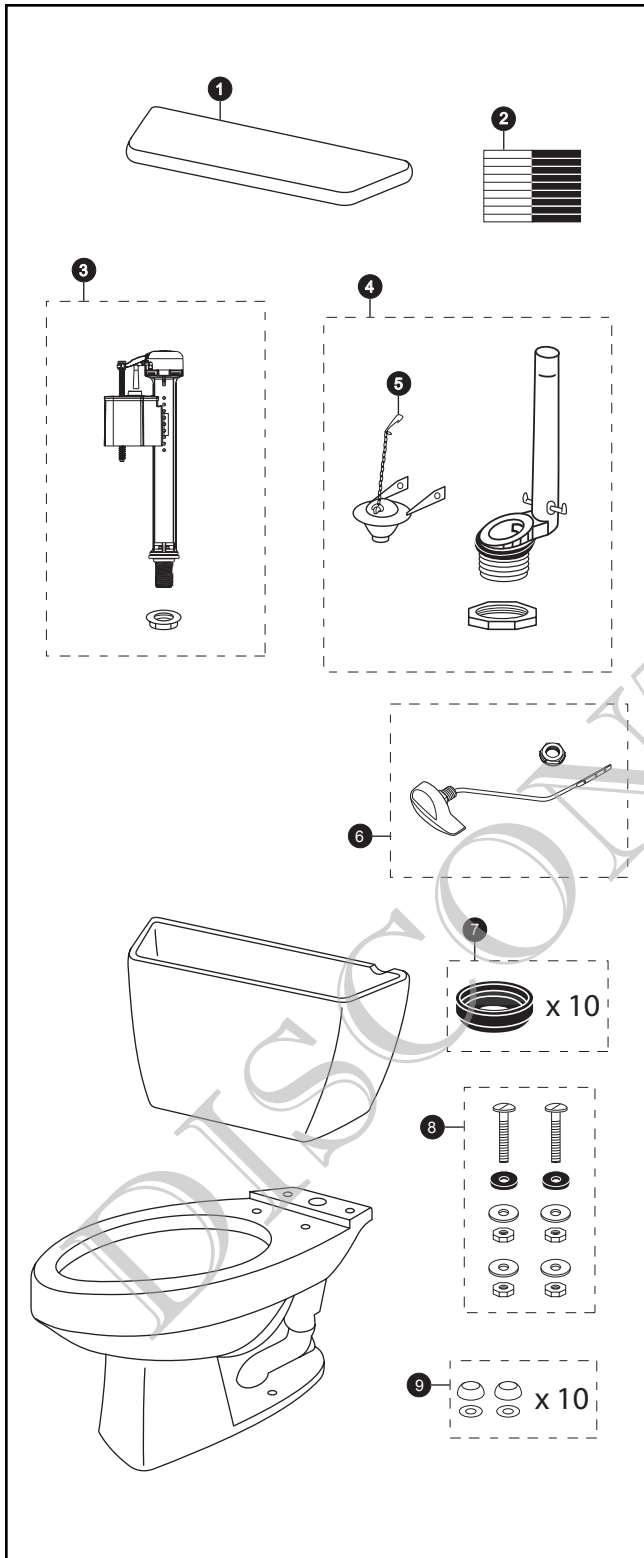

CST714

CST714
ST706
C714

Carusoe™ 1.6 Gpf Toilet, Elongated, Gravity, 12" Rough-In

Item	Part	Description
1	TCU706CR#01	Tank Lid w/ Velcro Tape
	TCU706CR#03	Tank Lid w/ Velcro Tape
	TCU706CR#04	Tank Lid w/ Velcro Tape
	TCU706CR#11	Tank Lid w/ Velcro Tape
	TCU706CR#12	Tank Lid w/ Velcro Tape
	TCU706CR#51	Tank Lid w/ Velcro Tape
2	THU107	Velcro Tape
3	TSU30A	Fill Valve
4	THU255-A	Flush Valve
5	THU257	Flapper w/ Chain
6	THU061#01	Trip Lever
	THU061#03	Trip Lever
	THU061#04	Trip Lever
	THU061#11	Trip Lever
	THU061#12	Trip Lever
	THU061#51	Trip Lever
	THU061#CP	Trip Lever
	THU061#PB	Trip Lever
7	THU102	Tank to Bowl Gaskets (for 10 toilets)
8	TSU01D	Tank Mounting Kit
9	THU098#01	Bolt Cap Sets (for 10 toilets) for #01 & #11
	THU098#03	Bolt Cap Sets (for 10 toilets) for #03 & #12
	THU098#04	Bolt Cap Sets (for 10 toilets)
	THU098#51	Bolt Cap Sets (for 10 toilets)

Note:

Product Number Explanations

Two-Piece Toilet

(CST) Gravity Type Toilet
(714) Model

Tank

(ST) Tank
(706) Model

Bowl

(C) Bowl
(714) Model

Colors

(#01) Cotton
(#03) Bone
(#04) Gray
(#11) Colonial White
(#12) Sedona Beige
(#51) Ebony

Finishes

(#CP) Chrome Plated
(#PB) Polished Brass