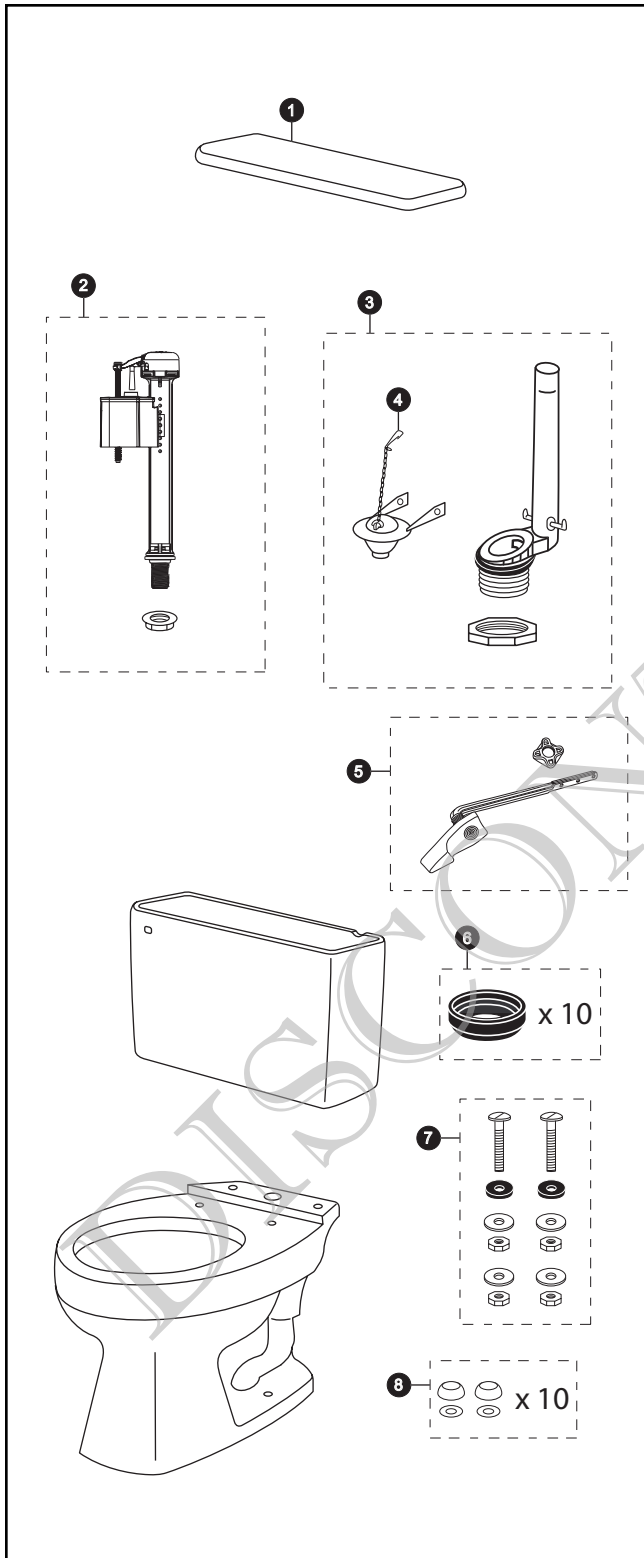

## Commercial 1.6 Gpf Toilet, Round, Gravity, 12" Rough-In

Item	Part	Description
1	TCU703CR#01	Tank Lid w/ Velcro Tape
	TCU703CR#03	Tank Lid w/ Velcro Tape
	TCU703CR#04	Tank Lid w/ Velcro Tape
	TCU703CR#12	Tank Lid w/ Velcro Tape
	TCU703CR#51	Tank Lid w/ Velcro Tape
2	TSU30A	Fill Valve
3	THU255-A	Flush Valve
4	THU257	Flapper w/ Chain
5	THU047#01	Trip Lever - Front Mount (Left Hand Threads)
	THU047#03	Trip Lever - Front Mount (Left Hand Threads)
	THU047#04	Trip Lever - Front Mount (Left Hand Threads)
	THU047#12	Trip Lever - Front Mount (Left Hand Threads)
	THU047#51	Trip Lever - Front Mount (Left Hand Threads)
	THU047#CP	Trip Lever - Front Mount (Left Hand Threads)
6	THU102	Tank to Bowl Gaskets (for 10 toilets)
7	TSU01D	Tank Mounting Kit
8	THU098#01	Bolt Cap Sets (for 10 toilets) for #01 & #11
	THU098#03	Bolt Cap Sets (for 10 toilets) for #03 & #12
	THU098#04	Bolt Cap Sets (for 10 toilets)
	THU098#51	Bolt Cap Sets (for 10 toilets)

### Product Number Explanations

**Two-Piece Toilet**  
(CST) Gravity Type Toilet  
(703) Model

**Tank**  
(ST) Tank  
(703) Model

**Bowl**  
(C) Bowl  
(703) Model

**Colors**  
(#01) Cotton  
(#03) Bone  
(#04) Gray  
(#12) Sedona Beige  
(#51) Ebony