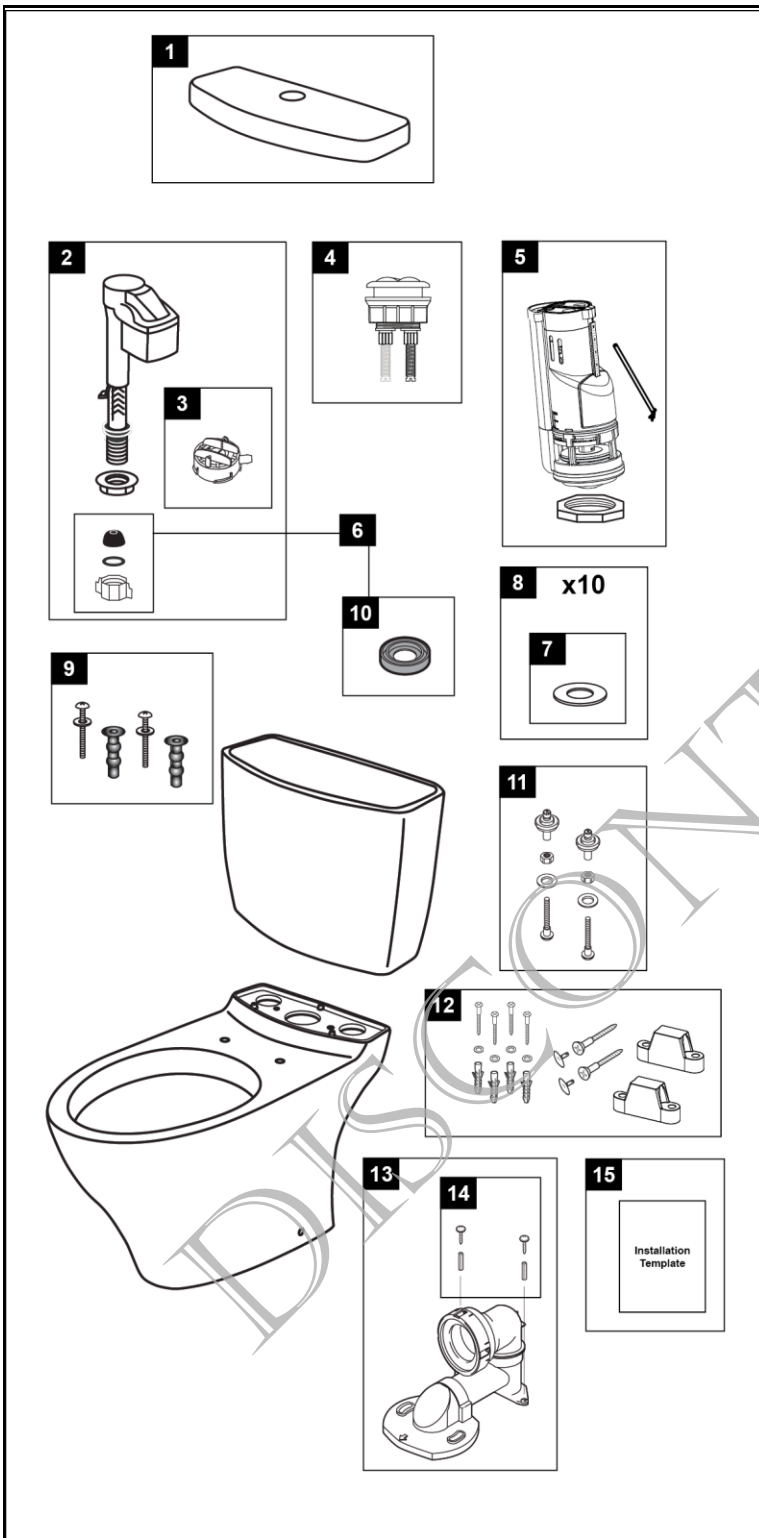

## Aquia® 1.6 & 0.9 Gpf Toilet, Elongated, Dual Max®, 12" Rough-In

Item	Part	Description
1	TCU413CR#01	Tank Lid w/ Velcro Tape - Cotton
	TCU413CR#03	Tank Lid w/ Velcro Tape - Bone
	TCU413CR#04	Tank Lid w/ Velcro Tape - Grey
	TCU413CR#11	Tank Lid w/ Velcro Tape - Colonial White
	TCU413CR#12	Tank Lid w/ Velcro Tape - Sedona Beige
	TCU413CR#51	Tank Lid w/ Velcro Tape - Ebony
2	TSU09A.8	Fill Valve - Dual Max®
3	THU302	Diaphragm Cap - Lavelle
4	THU314#CP	Push Button Assembly - Chrome Plated
5	THU224	Flush Valve
6	THU238	Parts Bag Assembly
7	9BU102E	Flush Valve Gasket (1pc)
8	THU227	Flush Valve Gasket (10pcs)
9	THU651N	Top Mounting Seat Hardware
10	9BU062E	Tank to Bowl Gasket
11	TS810DV2	Tank Top Mounting Kit
12	THU427#01	Toilet Mounting Hardware - Cotton and Colonial White
	THU427#03	Toilet Mounting Hardware - Bone
	THU427#12	Toilet Mounting Hardware - Sedona Beige
	THU427#51	Toilet Mounting Hardware - Ebony
13	TSU05W.12	UniFit - 12" Rough In
14	THU217	Rough In Mounting Hardware
15	OGU124-1	Installation Template

### Product Number Explanations

**Two-Piece Toilet**

(CST) Gravity Type Toilet  
(414) Model  
(M) Dual Max®

**Tank**

(ST) Tank  
(414) Model  
(M) Dual Max®

**Bowl**

(CT) Bowl  
(414) Model

Actual Product may vary slightly from illustration.