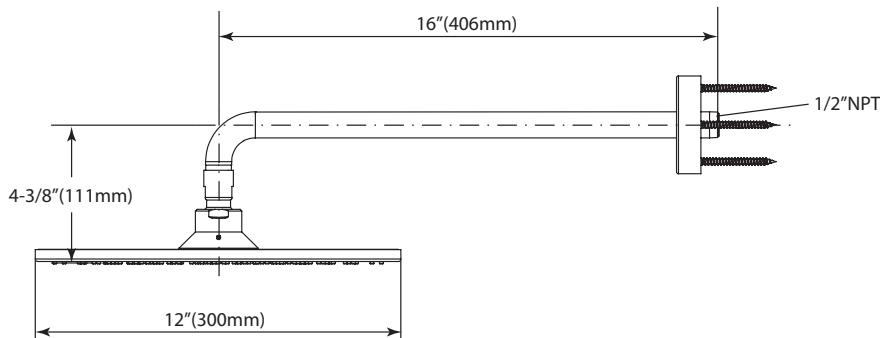

TS111BL12

Modern Series Aero Rain Shower

SPECIFICATIONS

- Warranty: Lifetime Limited Warranty (Residential Use)
  One Year (Commercial Use)
- Material: Brass
- Shipping Weight: 7.4 lbs.
- Shipping Dimensions: 13-1/8" x 14-1/8" x 4-1/4"
- Maximum Flow Rate: 2.0 gpm (7.5 lpm)

INSTALLATION NOTES

Required Components:

- TS110MW16* (Wall Mount Shower Arm)
- TS110MC6* (Ceiling Mount Shower Arm)

*These components are compatible with the following TOTO rain shower products only:

- TS111B8, TS111BL8, TS111B12, TS111BL12,
- TS112B8, TS112BL8, TS112B12, TS112BL12

Shown with
TS110MW16