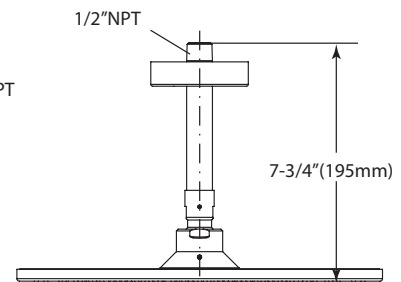

Shown with
TS110MC6