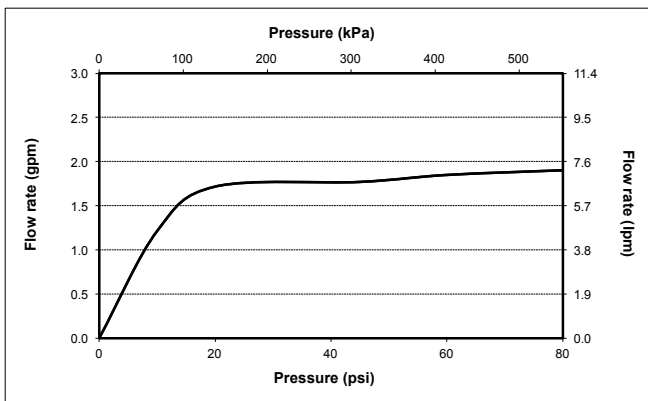

TS111BL12

Modern Series Aero Rain Shower

SPECIFICATIONS

- Warranty: Lifetime Limited Warranty (Residential Use)
  One Year (Commercial Use)
- Material: Brass
- Shipping Weight: 7.4 lbs.
- Shipping Dimensions: 13-1/8" x 14-1/8" x 4-1/4"
- Maximum Flow Rate: 2.0 gpm (7.5 lpm)

INSTALLATION NOTES

Required Components:

- TS110MW16* (Wall Mount Shower Arm)
- TS110MC6* (Ceiling Mount Shower Arm)

*These components are compatible with the following TOTO rain shower products only:

- TS111B8, TS111BL8, TS111B12, TS111BL12,
- TS112B8, TS112BL8, TS112B12, TS112BL12

Shown with
TS110MW16