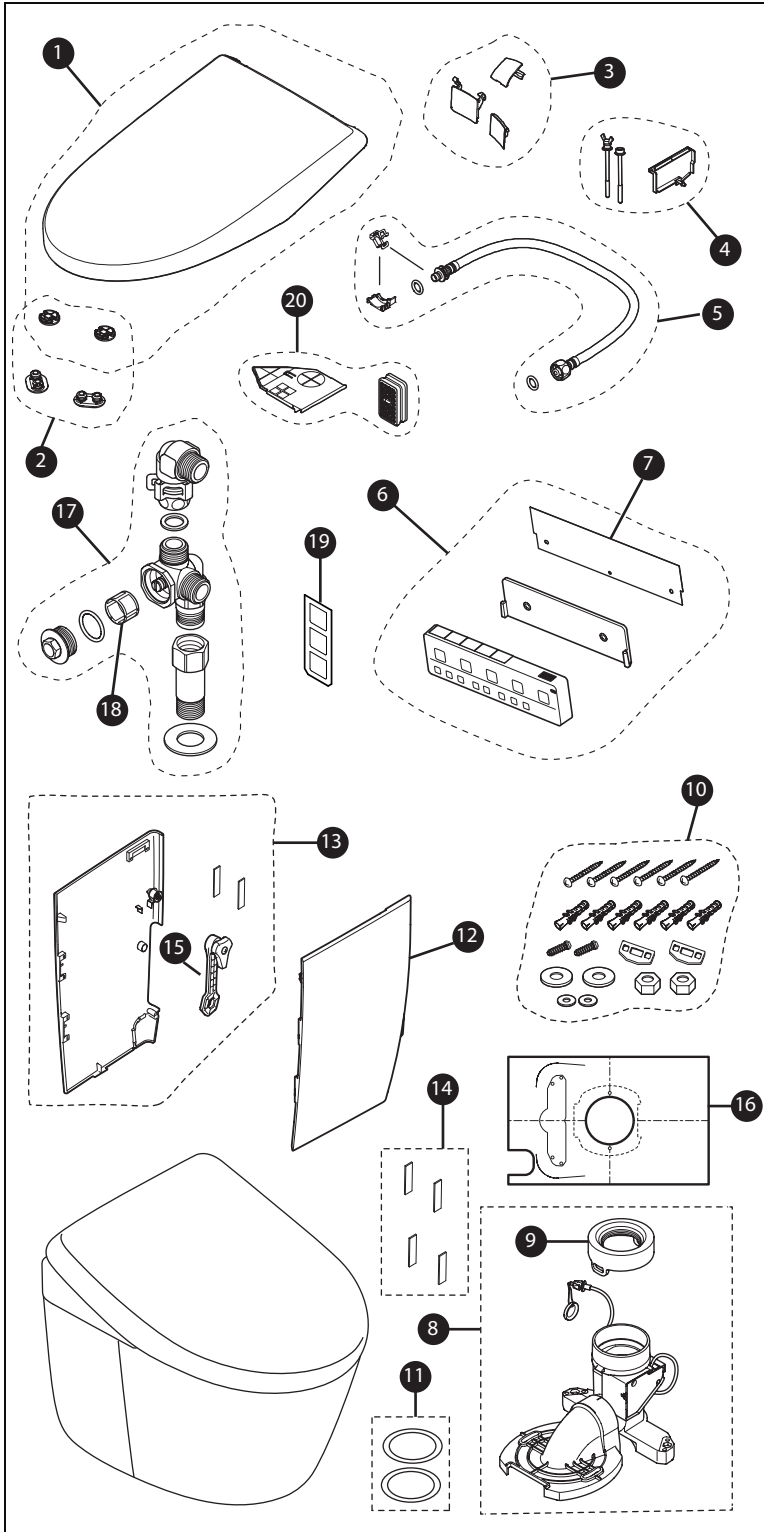

## NEOREST® RS 1.0Gpf / 0.8Gpf Dual Flush Toilet, Elongated, TORNADO FLUSH®, 12" Modular Rough-In, CEFIONTECT®

Actual Product may vary slightly from illustration

Items	Parts	Description
1	THU6710#01	Lid Assembly - Cotton
2	THU6715	Lid & Seat Bumpers
3	THU6720#01	Wand / Dryer Doors & Drain Cover - Cotton
4	THU6737	Top to Bowl Mounting Bolt Assembly
5	THU6578	Water Supply Hose Assembly
6	THU6585	Remote Control Unit Assembly
7	THU6766	Remote Control Operation Guide
8	THU6648	Drain Socket Assembly
9	THU9652	Drain Socket Gasket
10	THU6298	Bowl Mounting Hardware
11	THU6299	Plastic Seal
12	THU6652#01	Right Side Panel (Cotton)
13	THU6653#01	Left Side Panel (Cotton)
14	THU6655	Side Panel Metal Plate
15	THU6656	Open/Close Tool
16	THU6664	Installation Template
17	THU6673	Junction Valve Assembly
18	THU9758	Water Strainer
19	THU6753	Sensor Adjusting Stickers
20	THU6752#01	Deodorizer Air Filter & Cartridge - Cotton

### Product Number Explanations

#### Two-Piece Toilet

(MS) Toilet and seat  
Combination  
(8341) Model  
(CUM) TORNADO FLUSH®  
(F) Universal Height  
(G) CEFIONTECT®

#### WASHLET® Unit

(SN) WASHLET®  
(8341) Model  
(M) Dual Flush