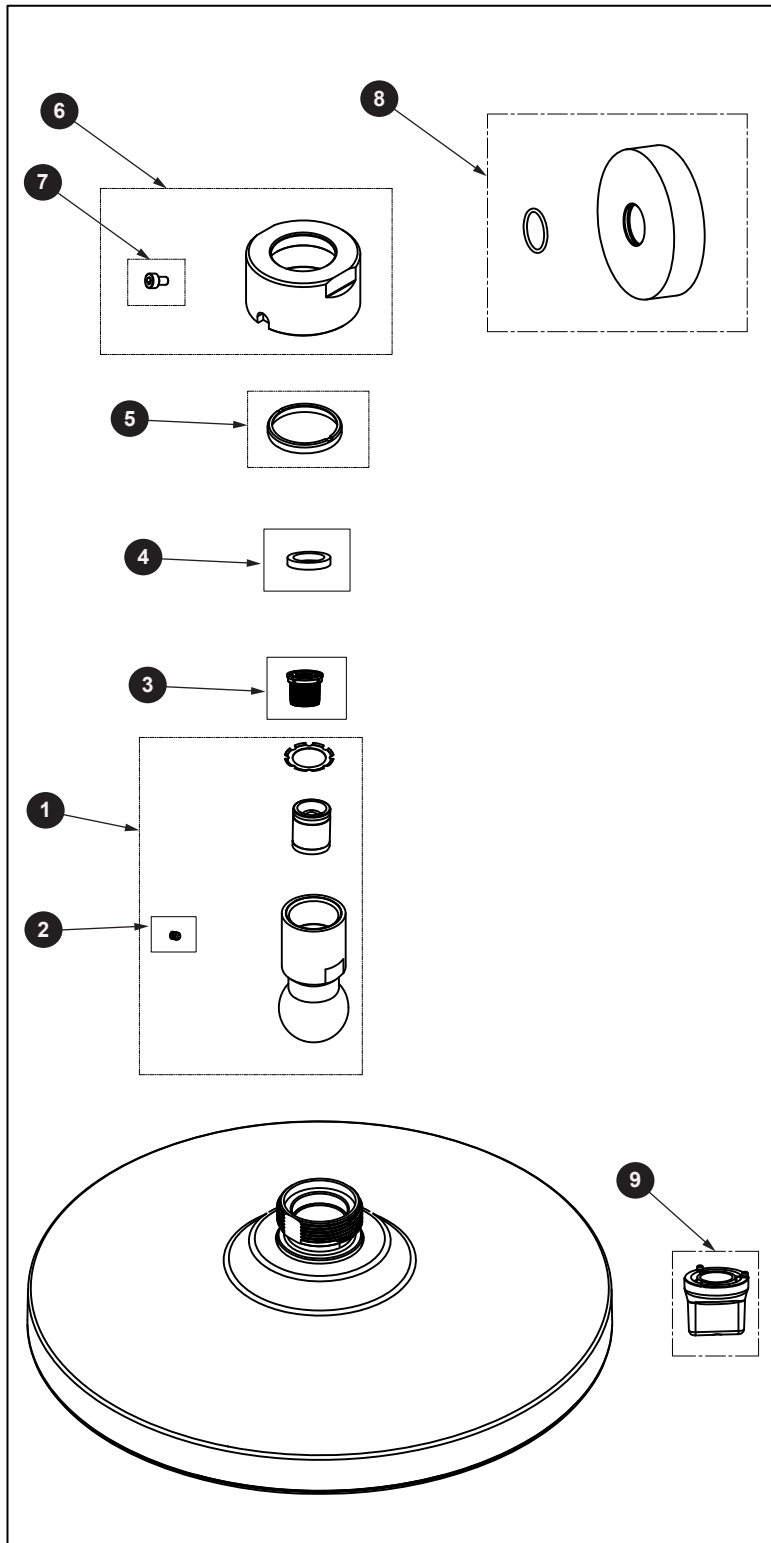

TBW01004U1
 TBW01004U4

2-Mode Showerhead (Round)

Item	Part	Description
1A	THP5289#\$\$	Ball Joint with 1.75gpm Flow Regulator (TBW01004U4)
	THP5632#BN	Ball Joint with 1.75gpm Flow Regulator (TBW01004U4)
	THP5632#PN	Ball Joint with 1.75gpm Flow Regulator (TBW01004U4)
1B*	THP5298#\$\$	Ball Joint with 2.5gpm Flow Regulator (TBW01004U1)
2	THP5290	Set Screw
3	THP5291	Filter Screen
4	THP5292	Gasket
5	THP5335	Snap Ring
6*	THP5337#\$\$	Nut
7	THP5336	Hex Screw
8*	THP5293#\$\$	Escutcheon
9	THP5295	Aerator Key

LEGEND
\$\$ = Denotes Finish
#CP = Polished Chrome
#BN = Brushed Nickel

MADE TO ORDER
\$\$ = Denotes Finish
#PN = Polished Nickel
#PFG = Polished French Gold
#PBR = Polished Bronze
#MBL = Matte Black