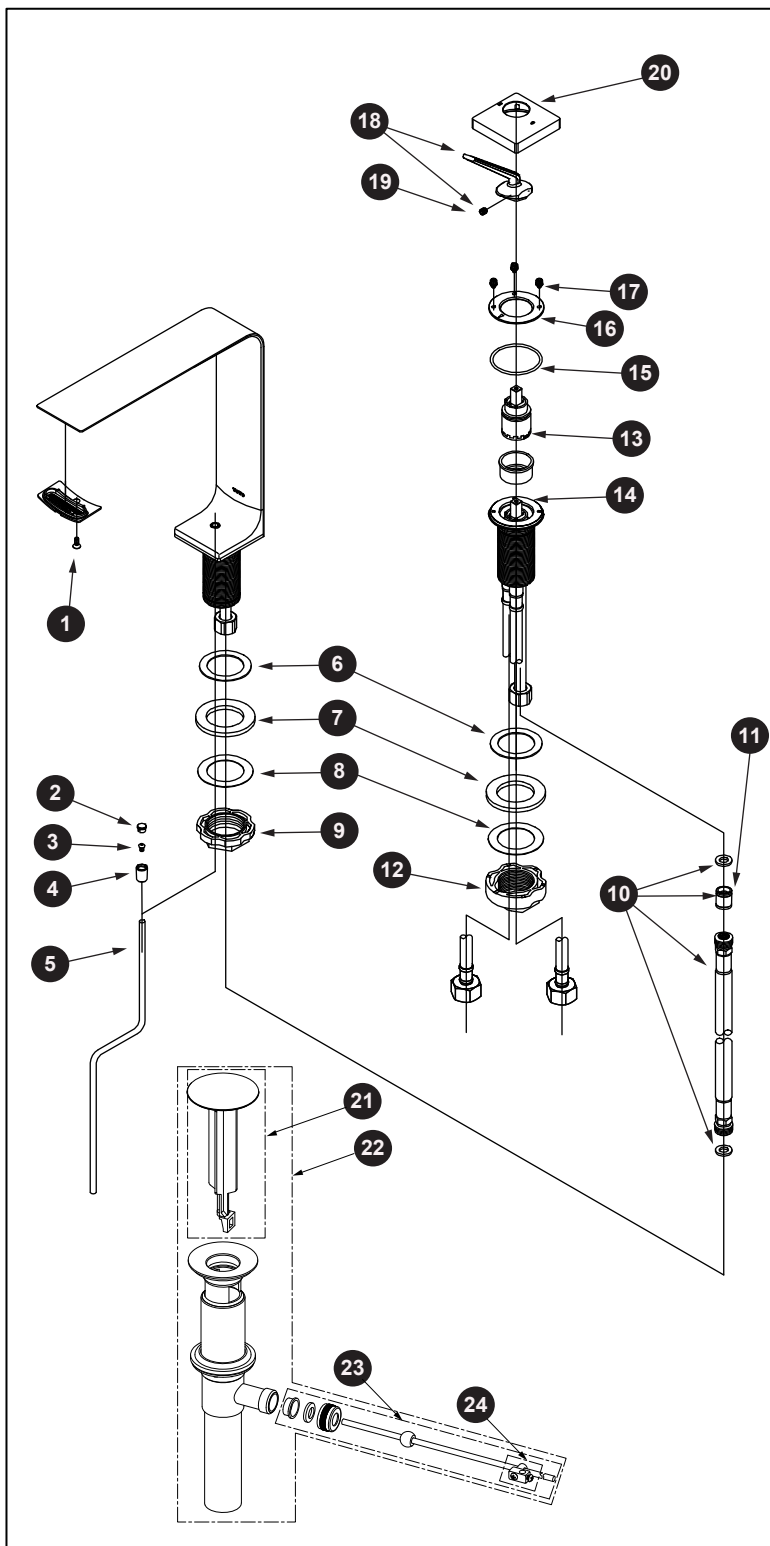

ZL Single Handle Lavatory Faucet (L)

Item	Part	Description
1	THP5347	Spout Unit
2	THP5348	Rod Lid
3	THP5349	Set Screw
4	THP5350	Push Button
5	THP5352	Drain Lift Rod
6	THP5353	Rubber Gasket
7	THP5354	Slip Washer
8	THP5355	Slip Washer
9	THP5356	Collar Nut
10	THP5357	Hose
11	THP5358	Flow Regulator
12	THP5359	Diverter Collar Nut
13	THP5626	Cartridge
14	THP5360	Valve Cap
15	THP5361	O-Ring
16	THP5362	Valve Plate
17	THP5363	Set Screw, 1pc
18	THP5364	Handle Set
19	THP5346	Set Screw
20	THP5366	Escutcheon
21	THP5128#CP	Plunger
22	THP5129#CP	Drain Assembly
23	THP5123	Pivot Arm and Bushings
24	THP5124	Drain Lift Rod Connecting Part

LEGEND
\$\$ = Denotes Finish
#CP = Polished Chrome

MADE TO ORDER
\$\$ = Denotes Finish
#MBL = Matte Black