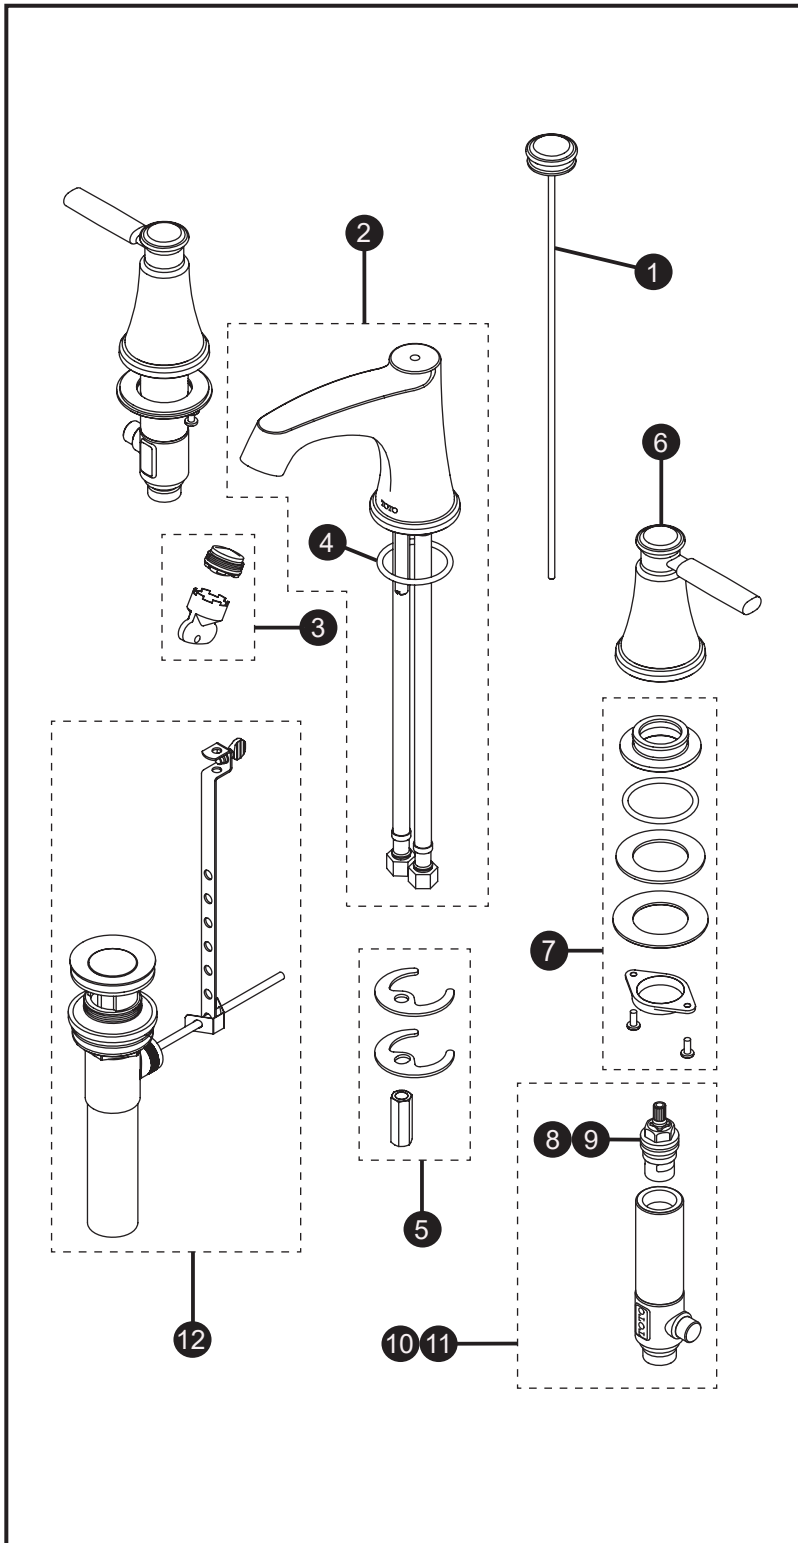

Widespread Lavatory Faucet

Item	Part	Description
1*	THP4976#\$\$	Lift rod w/ knob
2*	THP4977S#\$\$	Spout assembly
3	THP4979	1.5 gpm aerator & key
	THP5071	1.2 gpm aerator & key
4	THP4947	O-ring
5	THP4859	Mounting hardware, spout
6*	THP4978#\$\$	Handle assembly
7	THP4942	Mounting hardware, valve
8	THP4865	Cartridge, hot
9	THP4864	Cartridge, cold
10	THP4867	Valve assembly, hot
11	THP4866	Valve assembly, cold
12*	THP4856#\$\$	Drain assembly

* Please specify finish when ordering

LEGEND	
\$\$	= Denotes Finish
#CP	= Polished Chrome
#BN	= Brushed Nickel
#PN	= Polished Nickel