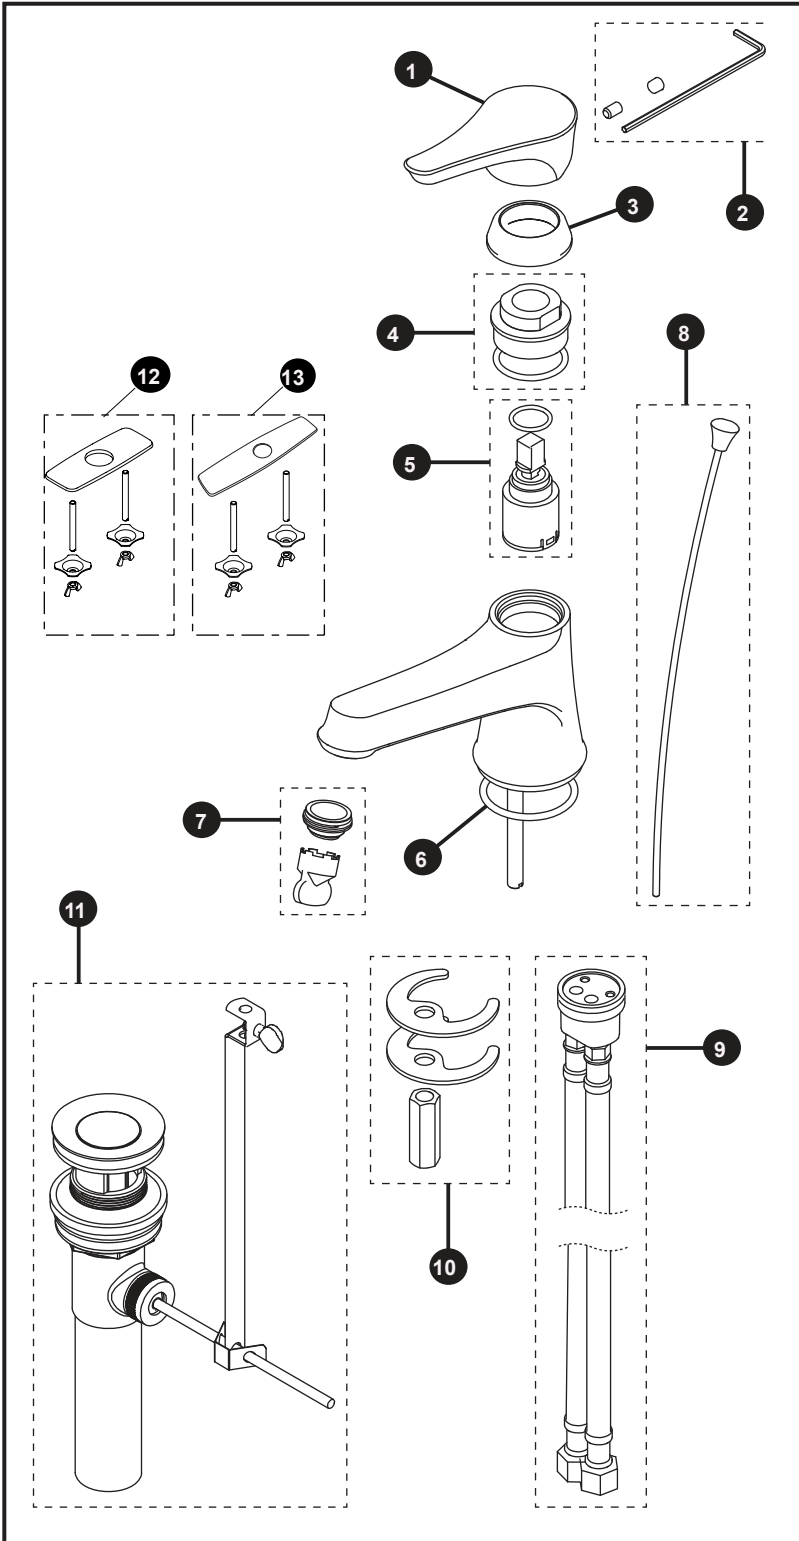

**Wyeth™**  
**Single Handle Lavatory Faucet**

Item	Part	Description
1*	THP4911#\$\$	Handle
2	THP4871	Set screw, plug & hex wrench
3*	THP4872#\$\$	Cover, nut
4	THP4873	Nut w/ o-ring
5	THP4874	Mixing cartridge w/ o-ring
6	THP4914	O-ring
7	THP4913	Aerator & key
	THP5071	1.2 gpm aerator and key
8*	THP4912#\$\$	Lift rod w/ knob
9	THP4876R	Hose assembly
10	THP4859	Mounting hardware, spout
11*	THP4856#\$\$	Drain assembly
12	THP3158#CP	Cover plate – 4"
13	THP3159#CP	Cover plate – 8"

\* Please specify finish when ordering.

LEGEND
\$\$ = Denotes Finish
#CP = Polished Chrome
#BN = Brushed Nickel
#PN = Polished Nickel