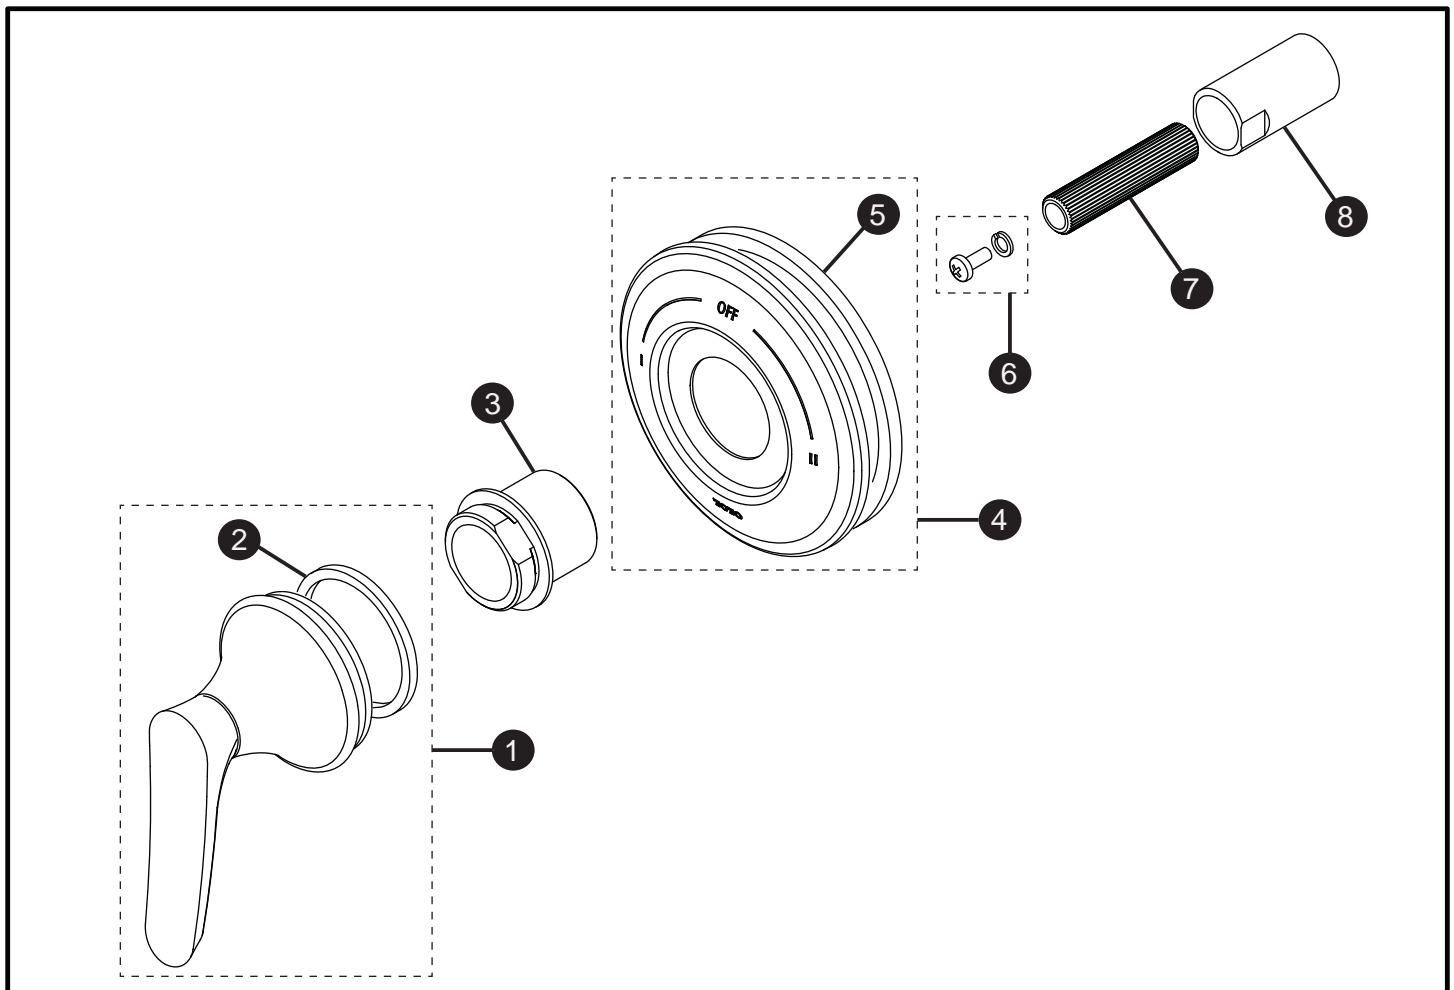

Wyeth™
Two-Way Diverter Trim with Off

Item	Part	Description
1*	THP4905#\$\$	Handle Assembly
2	THP4828	Gasket
3	THP4827	Collar
4*	THP4907#\$\$	Escutcheon with Gasket
5	THP4826	Gasket
6	THP4825	Screw and Lock Washer
7	THP4824	Adapter
8	THP4823	Threaded Extension

LEGEND
\$\$ = Denotes Finish
#CP = Polished Chrome
#BN = Brushed Nickel
#PN = Polished Nickel

* Please specify finish when ordering